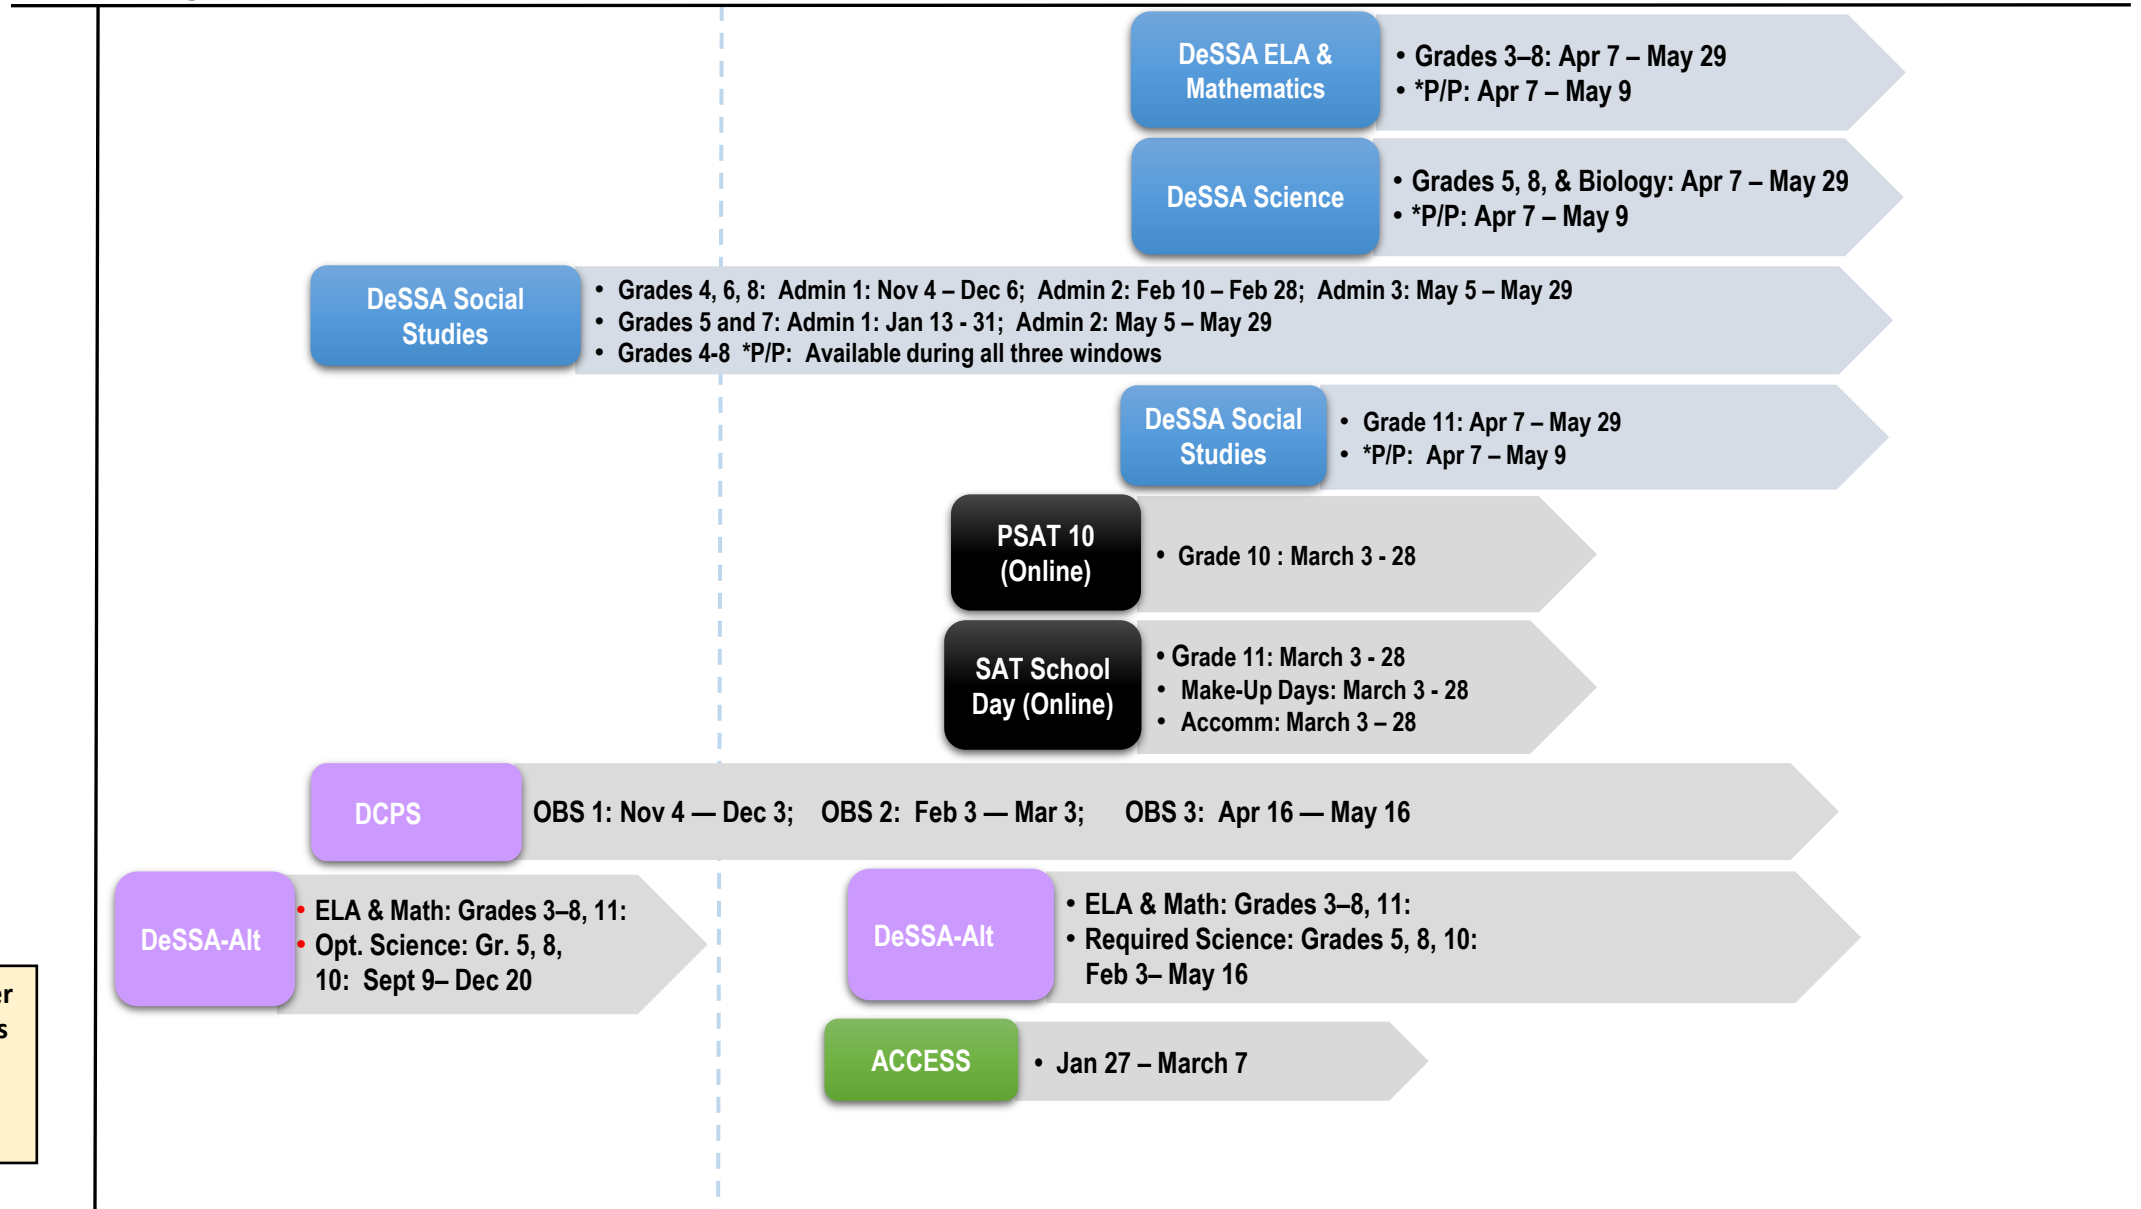

Delaware System of Student Assessments (DeSSA): 2024-2025 Calendar
State Mandated Testing

August 2024

January 2025

June 2025

Optional: Smarter Interim and Tools for Teachers
August 2024-July 26, 2025