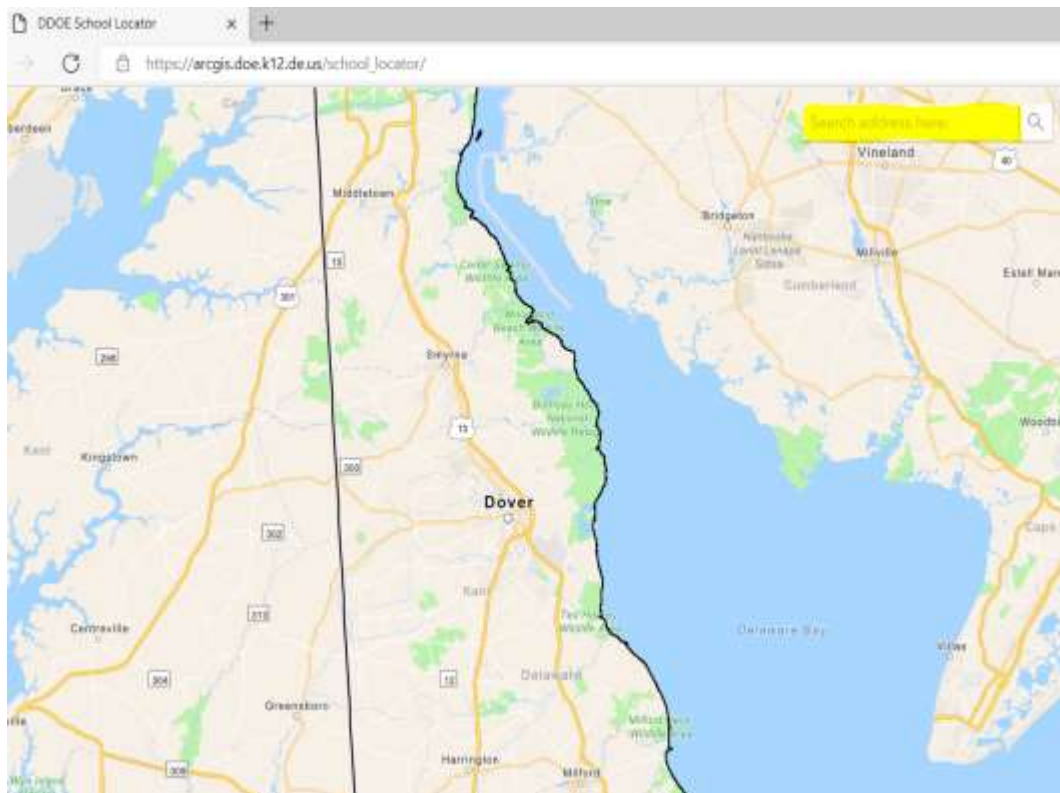

How to Find School Feeder Patterns

Step 1:

Go to DDOE Map using the following link: <https://www.doe.k12.de.us/domain/153>

Step 2:

Click 2021-22 School Locator Map link (described below):

Step 3:

Once the map opens, enter the address in the top right bar as seen highlighted here:

How to Find School Feeder Patterns

Using the Collette Center's address, 35 Commerce Way, Dover, 19904 the following map and feeder pattern will populate. Choose the current school year to find schools in the feeder pattern for purposes of area eligibility.

The image shows a map on the left and a list of schools on the right. The map is centered on 35 Commerce Way, Dover, Delaware. The right panel shows the school year 2021-2022 and lists three schools in the Capital School District: South Dover Elementary School, William Henry Middle School, and Central Middle School. Each school listing includes its grades, address, city, and zip code, along with a link to its report card.

Bay

2021 - 2022

Capital School District

South Dover Elementary School
Grades: KN-04
Address: 955 South State Street
City: Dover
Zip Code: 19901
[Click Here for Report Card](#)

William Henry Middle School
Grades: 05-06
Address: 65 Carver Road
City: Dover
Zip Code: 19904
[Click Here for Report Card](#)