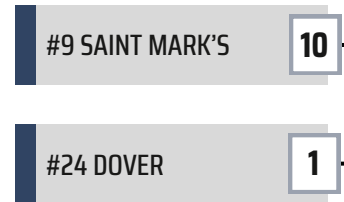

2026 BASEBALL STATE TOURNAMENT

ROUND 1

Tues. June 2 at 4:00 PM @ Sanford

Tues. June 2 at 4:00 PM @ Saint Mark's

Tues. June 2 4:00 PM @ Red Lion CA

Tues. June 2 at 4:00 PM @ Tower Hill

Tues. June 2 4:00 PM @ Concord

Mon. June 1 at 4:00 PM @ Indian River

Tues. June 2 at 4:00 PM @ Sussex Tech

Tues. June 2 at 4:00 PM @ Archmere

ROUND 2

Thurs. June 4 at 5:00 PM @ Richey Elementary Field

Thurs. June 4 at 4:00 PM @ Sussex Central