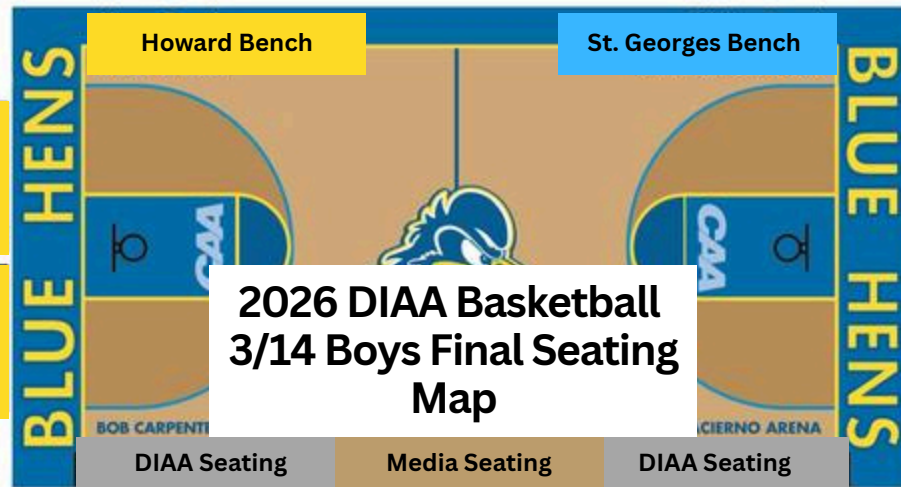

# NORTH

Bob Carpenter  
Club Lounge

General Admission

General Admission

Howard Student Section

St. Georges Student Section

Howard Student Section

St. Georges Student Section

General Admission

General Admission

Main Entrance

# SOUTH