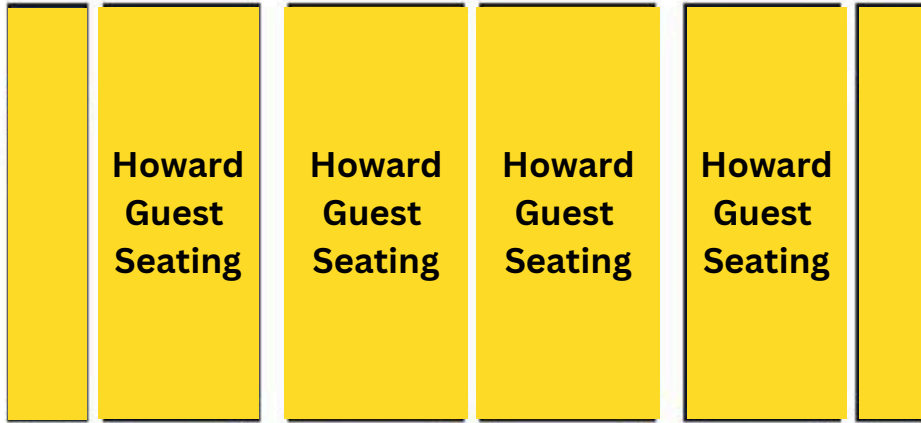

# NORTH

Bob Carpenter  
Club Lounge

General Admission

General Admission

Howard Student Section

St. Georges Student Section

Howard Student Section

St. Georges Student Section

General Admission

General Admission

Main Entrance

# SOUTH