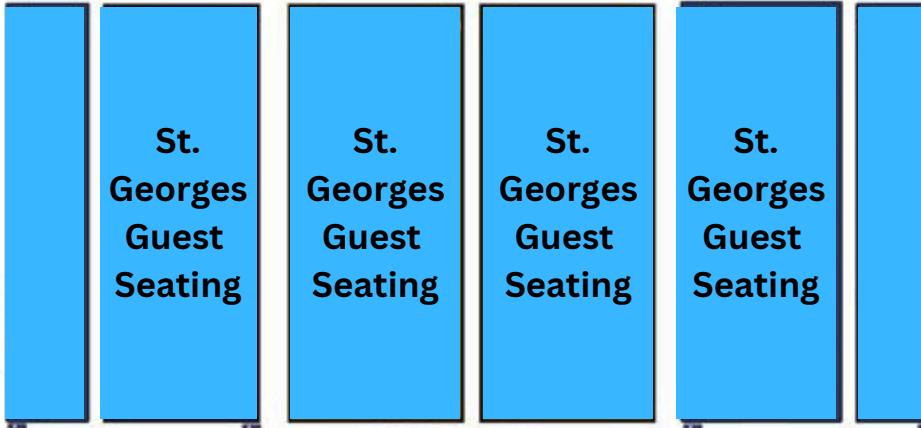

# NORTH

Bob Carpenter  
Club Lounge

General Admission

General Admission

Howard Student Section

St. Georges Student Section

Howard Student Section

St. Georges Student Section

General Admission

General Admission

Main Entrance

# SOUTH