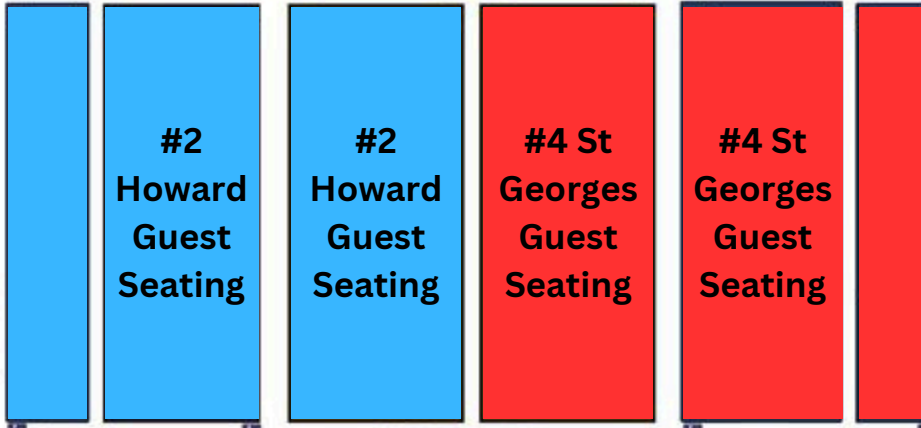

NORTH

Bob Carpenter
Club Lounge

General Admission

General Admission

#1 Dover Student Section

#3 William Penn Student Section

#4 St Georges Student Section

#2 Howard Student Section

General Admission

General Admission

SOUTH

Main Entrance