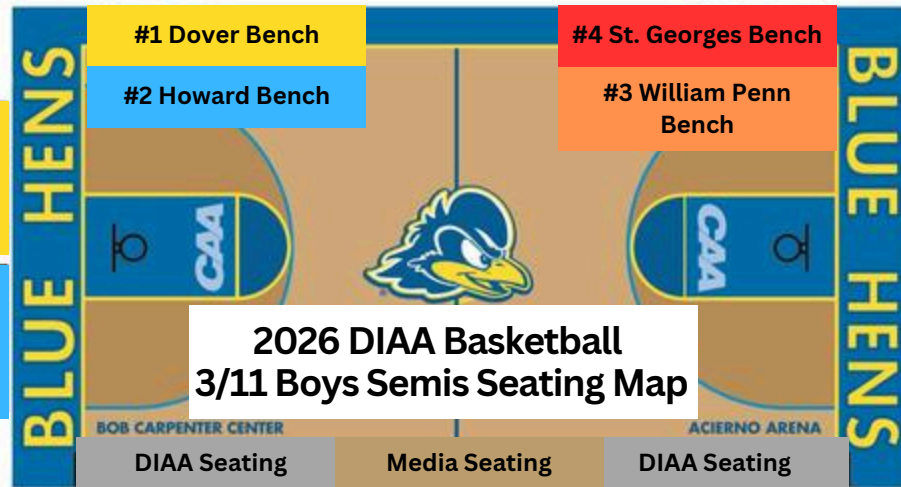

NORTH

Bob Carpenter
Club Lounge

General Admission

General Admission

#1 Dover Student Section

#3 William Penn Student Section

#4 St Georges Student Section

#2 Howard Student Section

General Admission

General Admission

SOUTH

Main Entrance