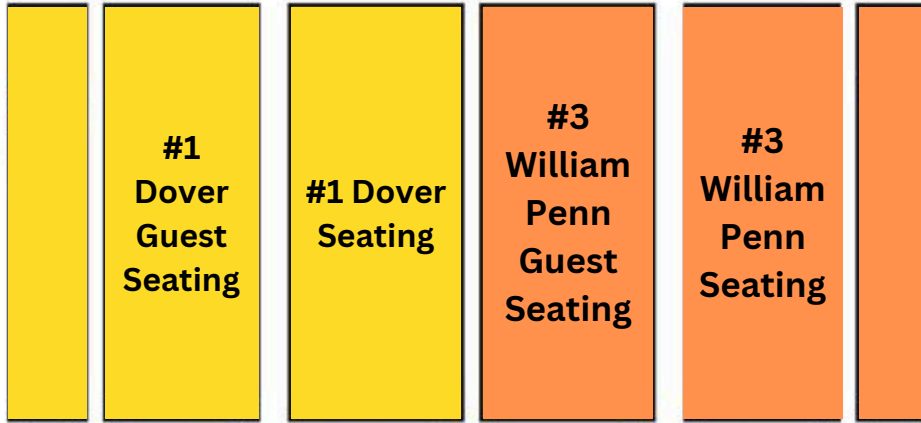

NORTH

Bob Carpenter
Club Lounge

General Admission

General Admission

#1 Dover Student Section

#3 William Penn Student Section

#4 St Georges Student Section

#2 Howard Student Section

General Admission

General Admission

SOUTH

Main Entrance