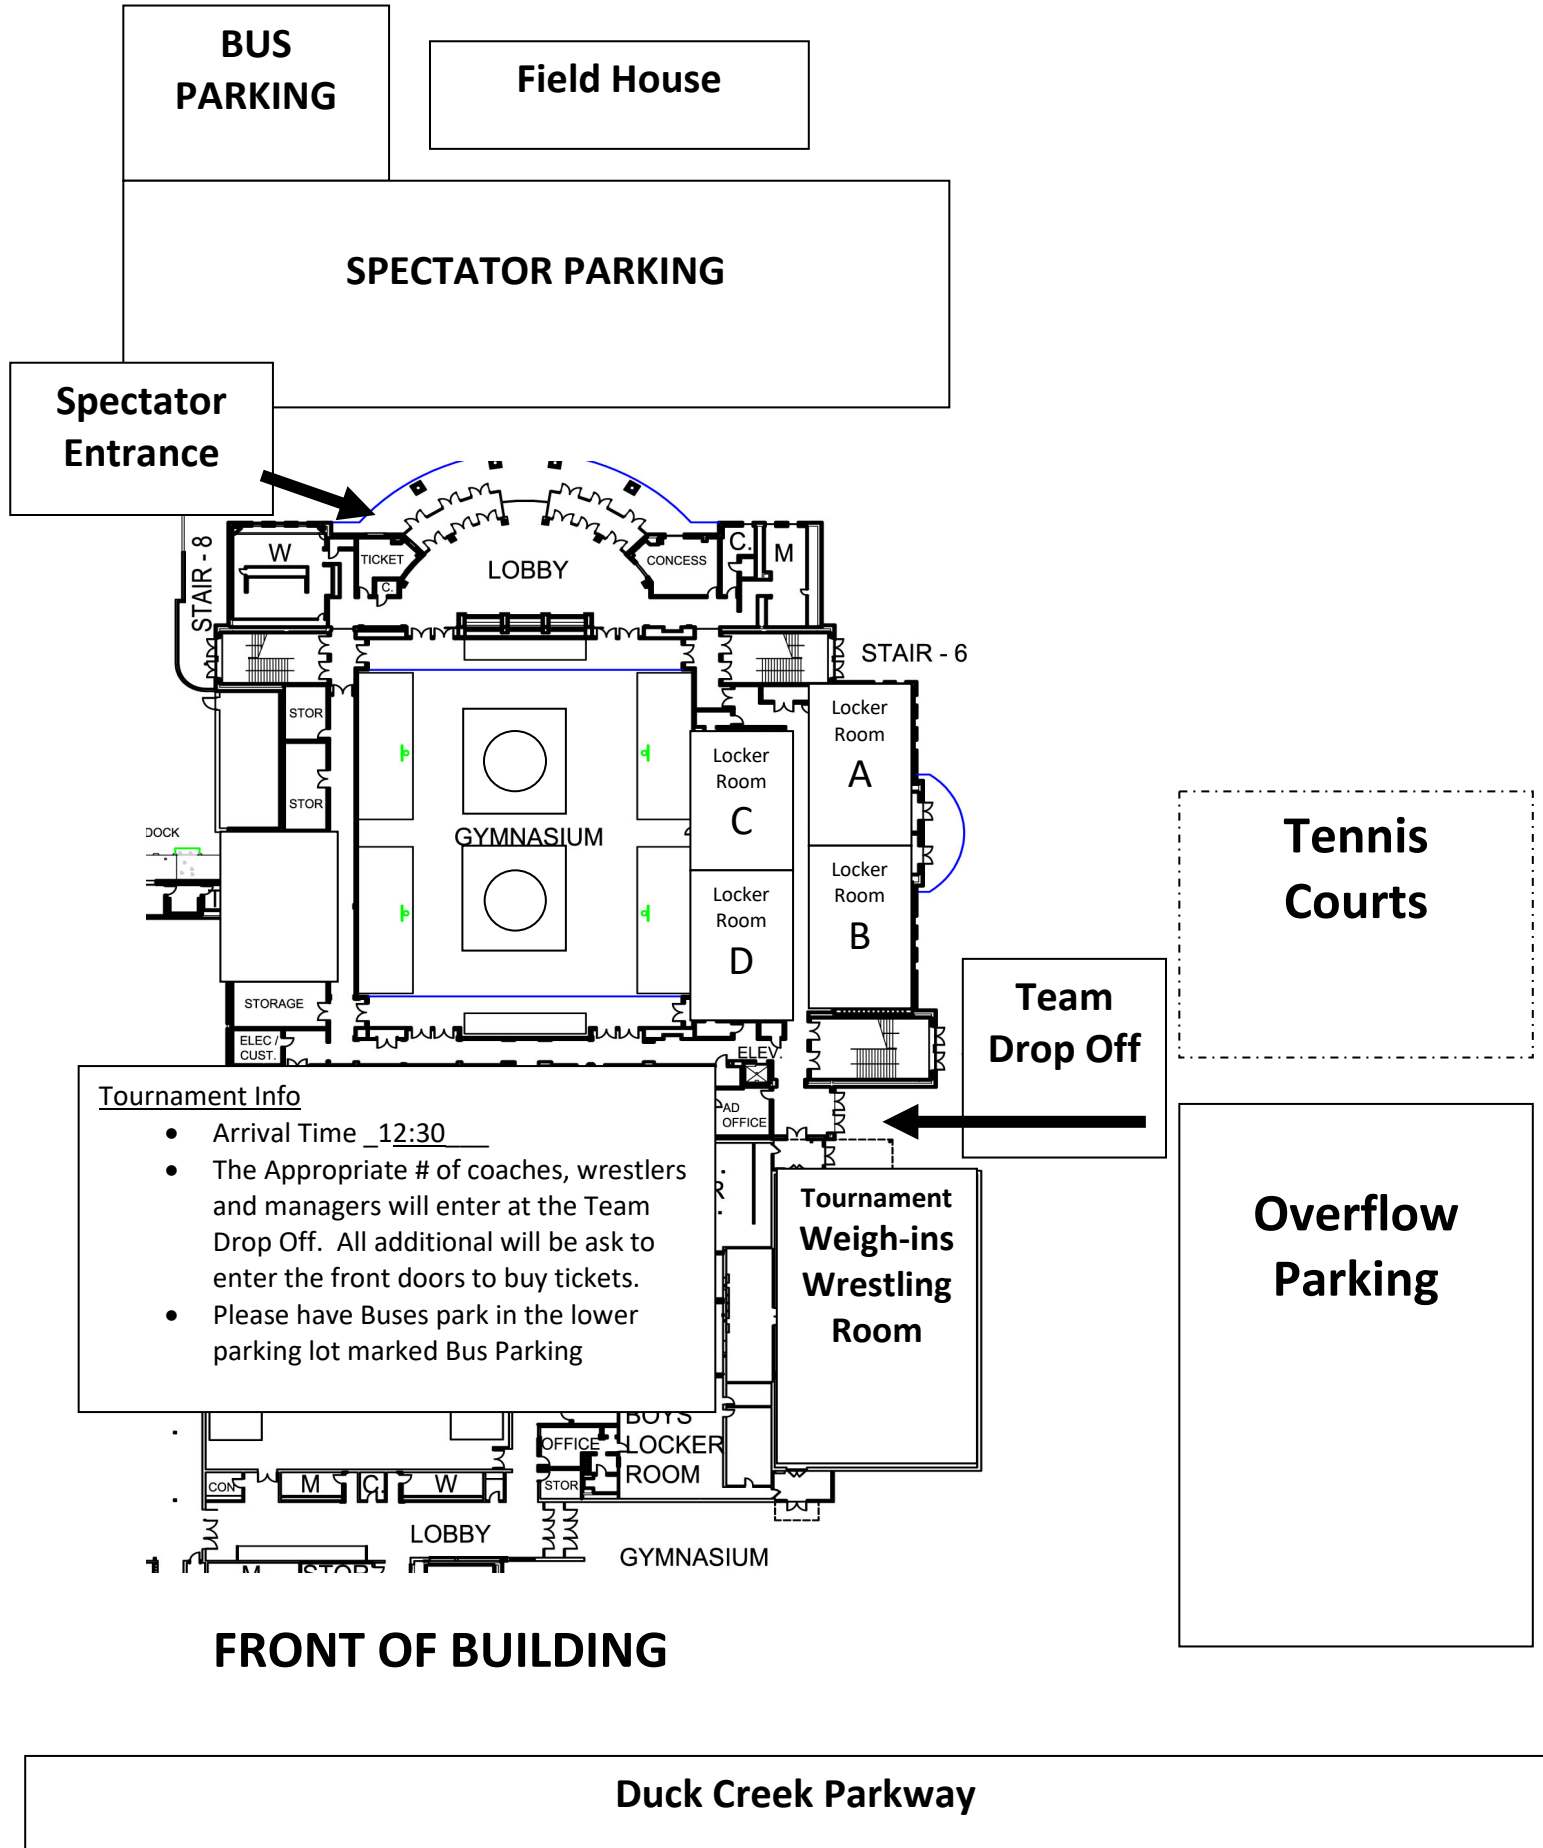

Smyrna High School Wrestling Event Map

Tournament Info

- Arrival Time 12:30
- The Appropriate # of coaches, wrestlers and managers will enter at the Team Drop Off. All additional will be ask to enter the front doors to buy tickets.
- Please have Buses park in the lower parking lot marked Bus Parking