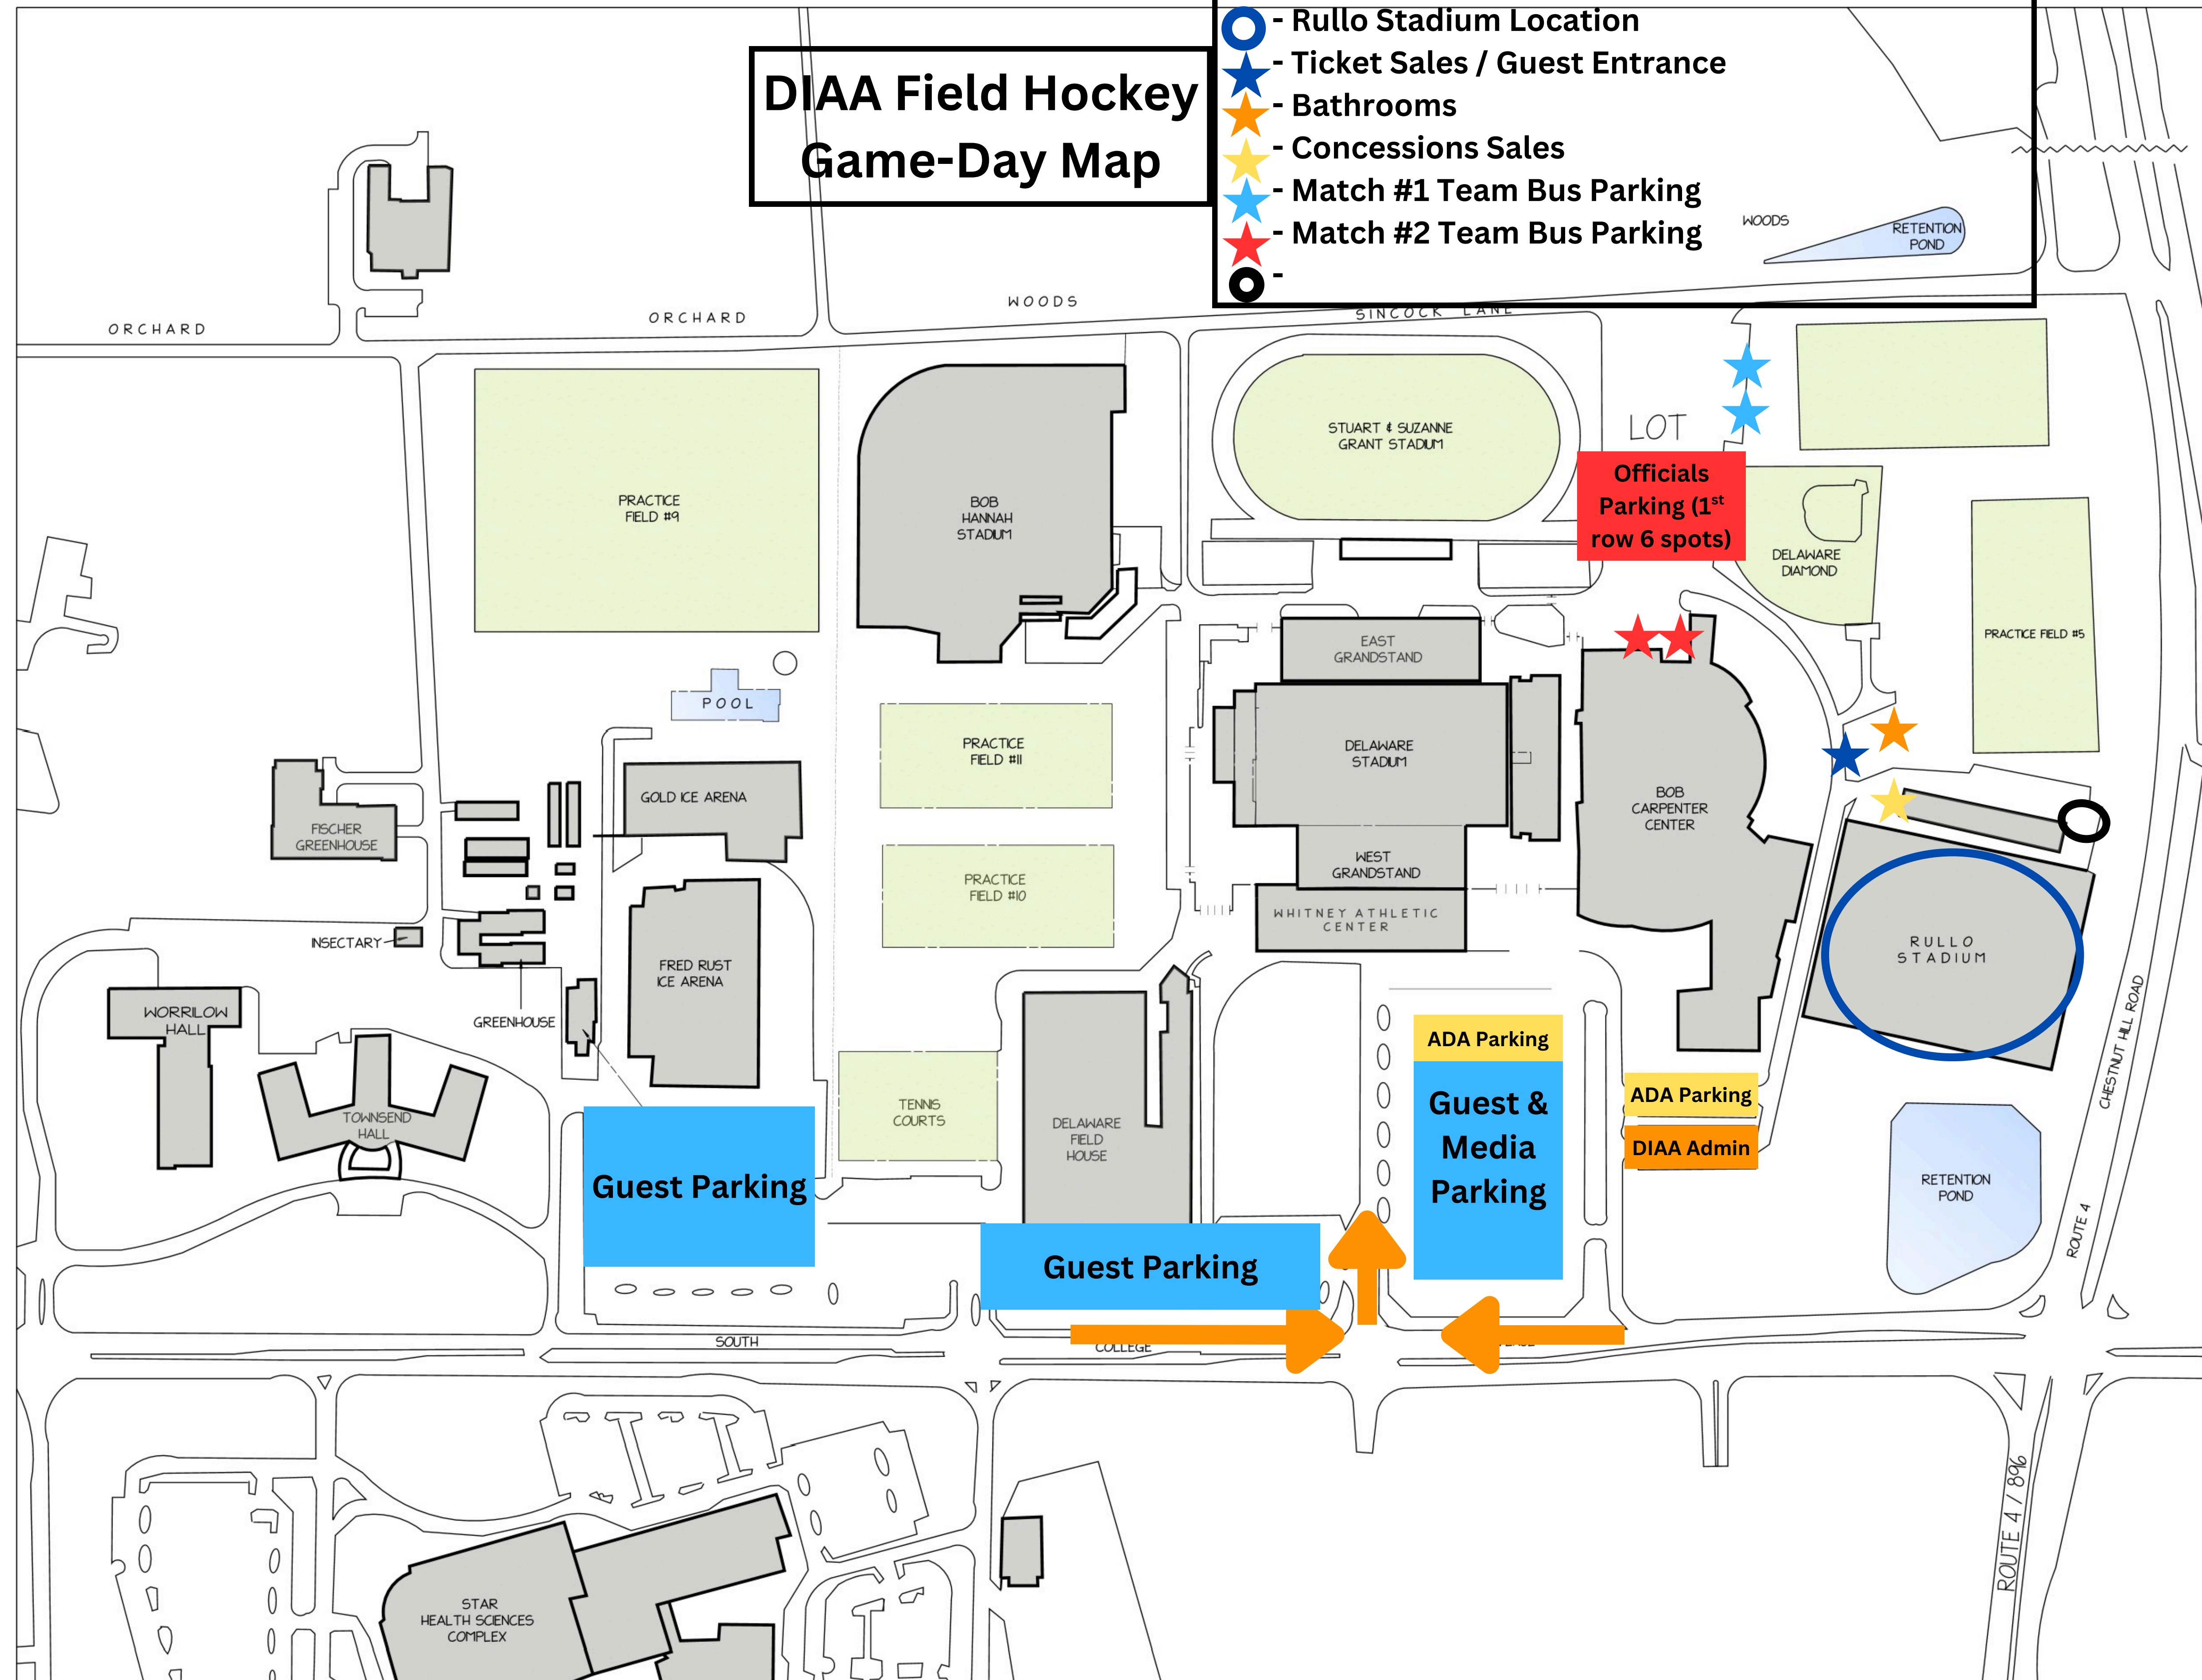

UNIVERSITY OF DELAWARE GAME DAY MAP

SOUTH COLLEGE AVENUE, NEWARK, DELAWARE

DIAA Field Hockey Game-Day Map

- Guest Entrance Route
- Rullo Stadium Location
- Ticket Sales / Guest Entrance
- Bathrooms
- Concessions Sales
- Match #1 Team Bus Parking
- Match #2 Team Bus Parking
-

DIAA Field Hockey Stadium Map

- ★ - Stadium Entrance
- ☆ - Concession Sales
- ★ - Parking Cones

Bathrooms

Press Box

High Seed Bench

Lower Seed Bench

Raymond Delaware