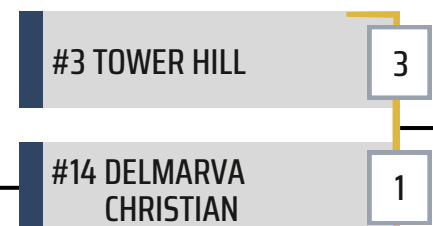

Fri. 11/1 at 5:00 PM @ Tower Hill School