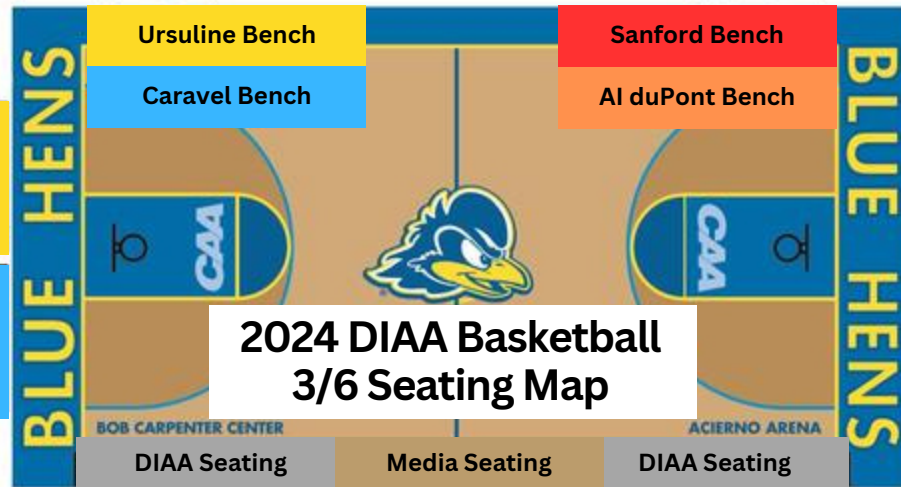

NORTH

Bob Carpenter
Club Lounge

General Admission

General Admission

Ursuline Student Section

Caravel Student Section

General Admission

Al duPont Student Section

Sanford Student Section

General Admission

Main Entrance

SOUTH