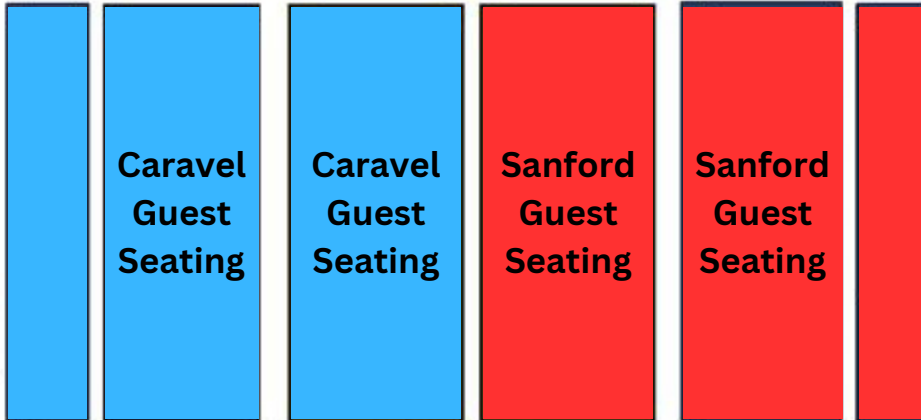

NORTH

Bob Carpenter
Club Lounge

General Admission

General Admission

Ursuline Student Section

Caravel Student Section

General Admission

Al duPont Student Section

Sanford Student Section

General Admission

Main Entrance

SOUTH