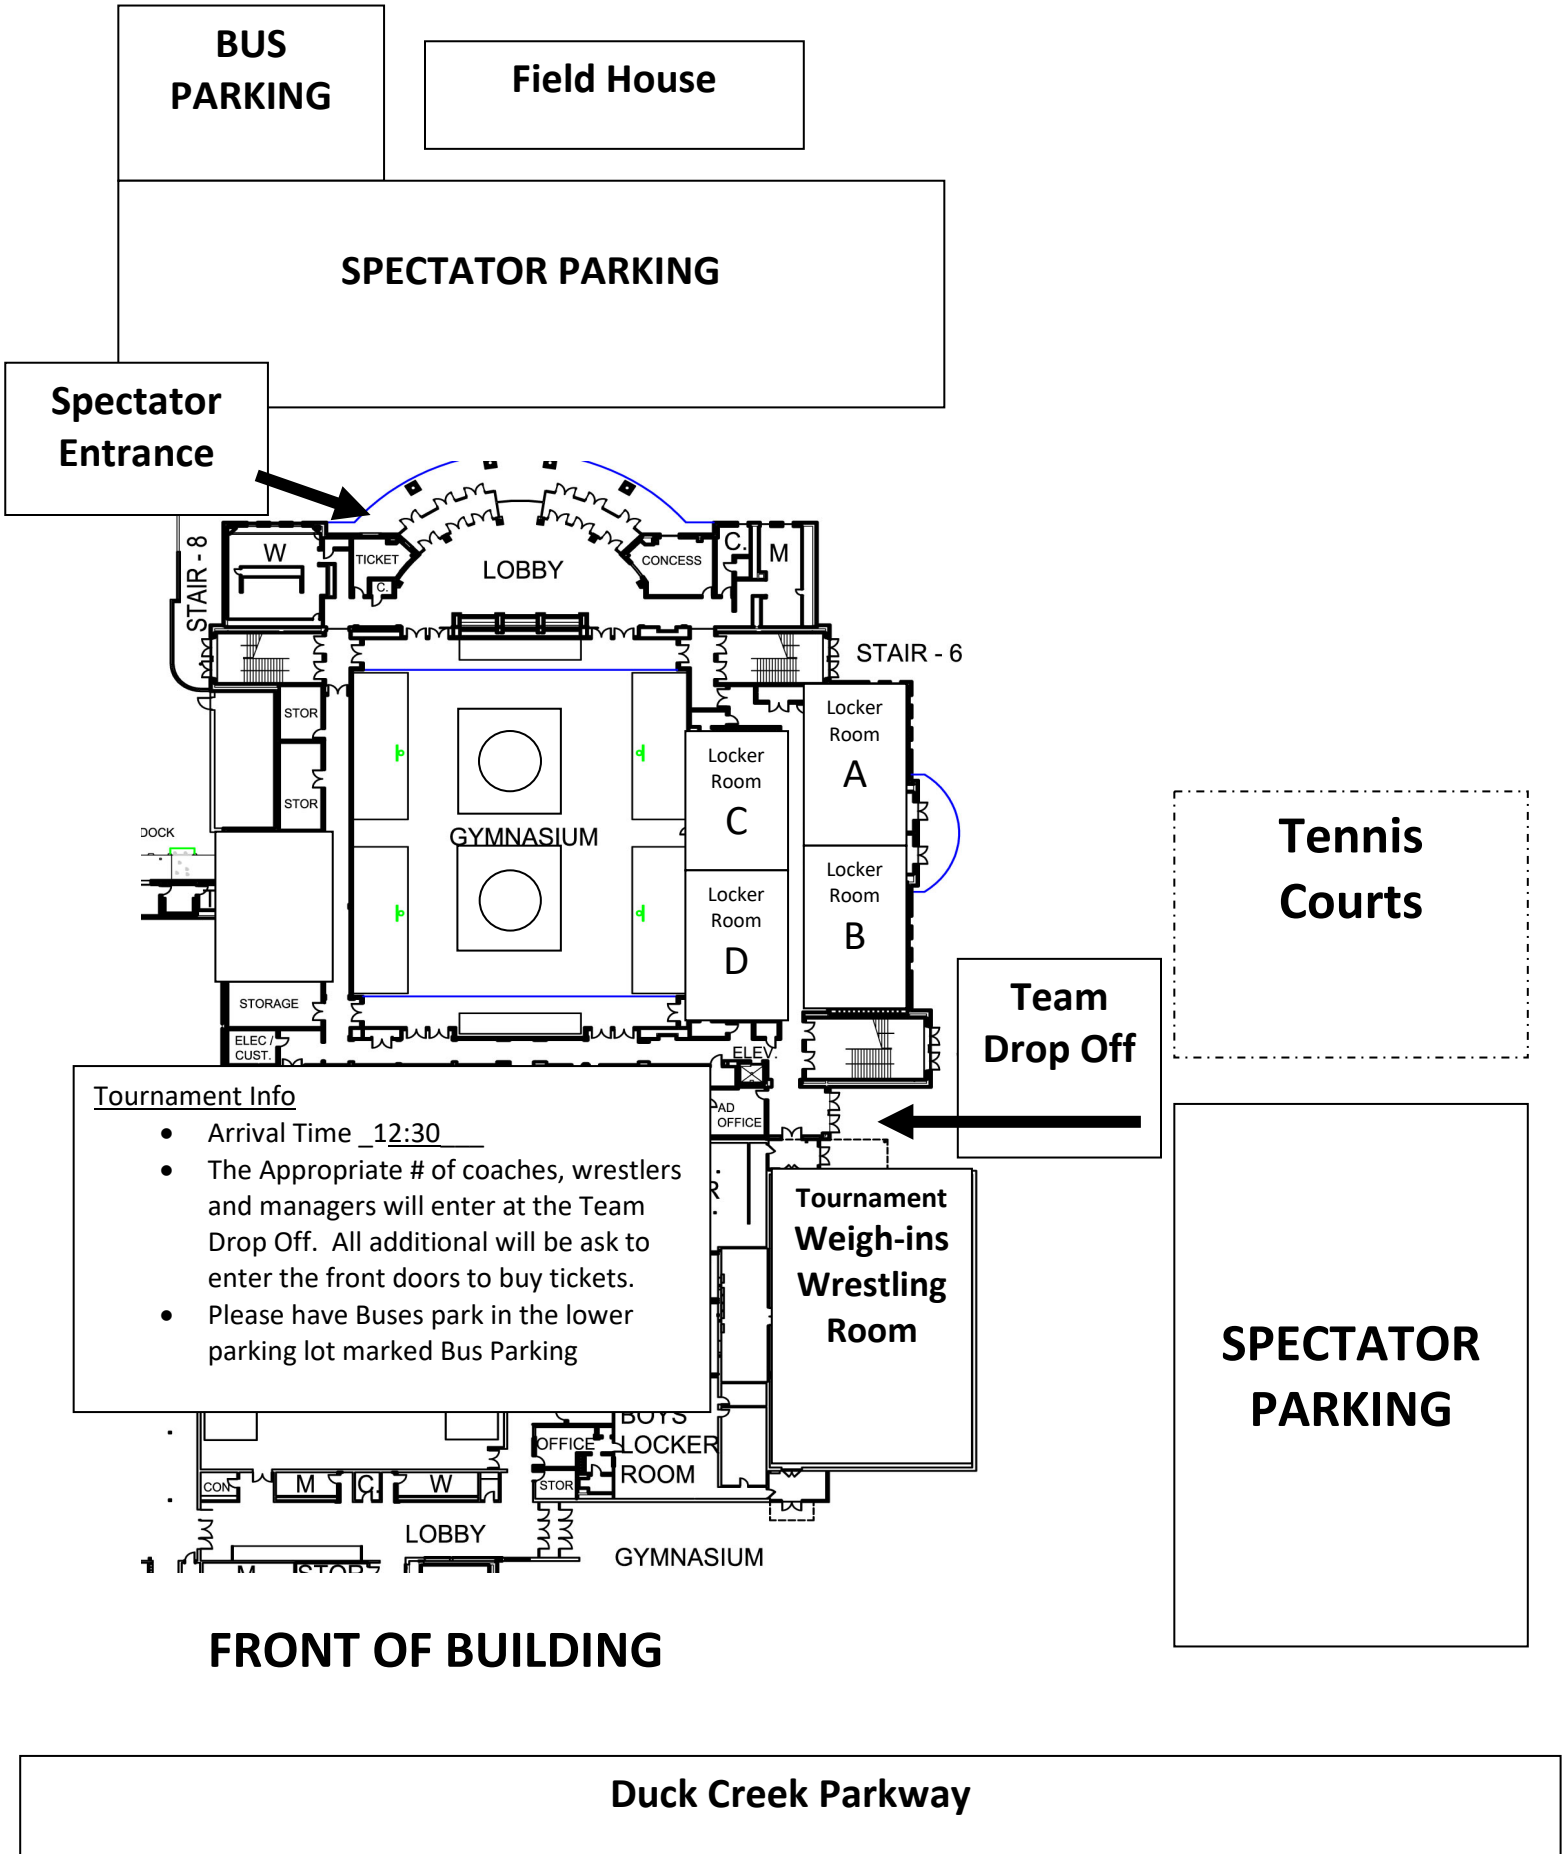

Smyrna High School Wrestling Event Map

- Arrival Time 12:30
- The Appropriate # of coaches, wrestlers and managers will enter at the Team Drop Off. All additional will be ask to enter the front doors to buy tickets.
- Please have Buses park in the lower parking lot marked Bus Parking

Tournament Weigh-ins Wrestling Room