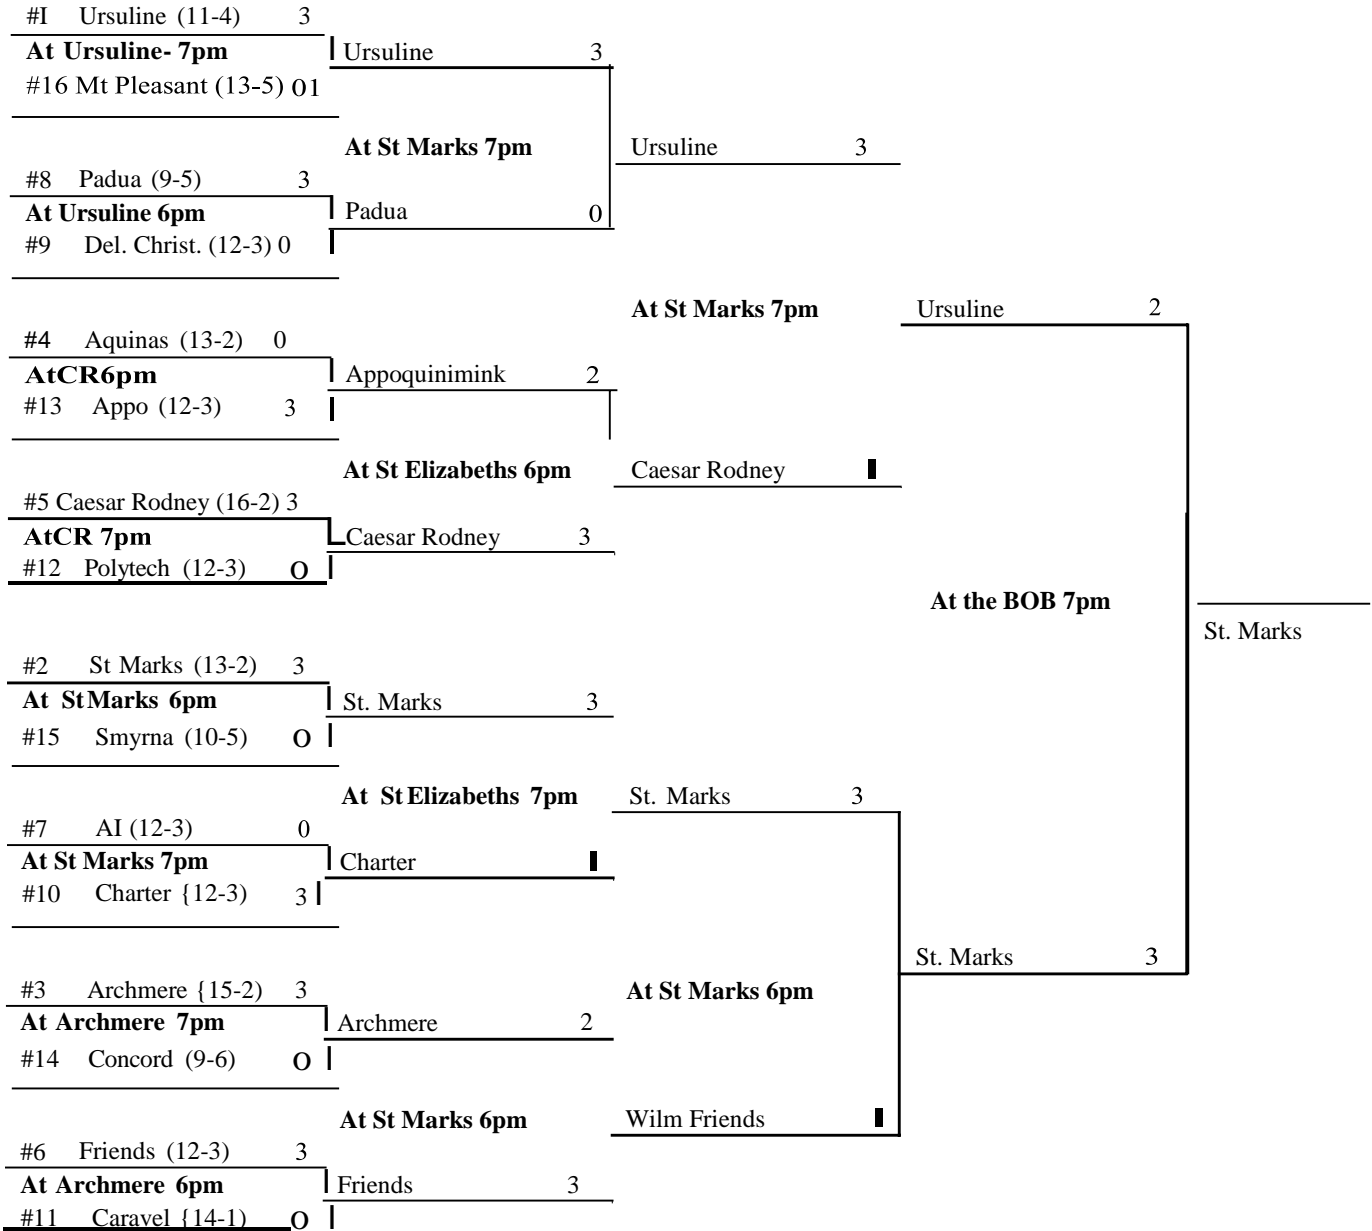

Consolation – 4:30 p.m. Padua over Friends 2-1 (19-25, 25-21, 17-15)

2010 VOLLEYBALL STATE TOURNAMENT

Round 1
Tuesday, 11-9

Quarterfinals
Thursday, 11-11

Semifinals
Monday, 11-15

Championship
Wednesday, 11-17