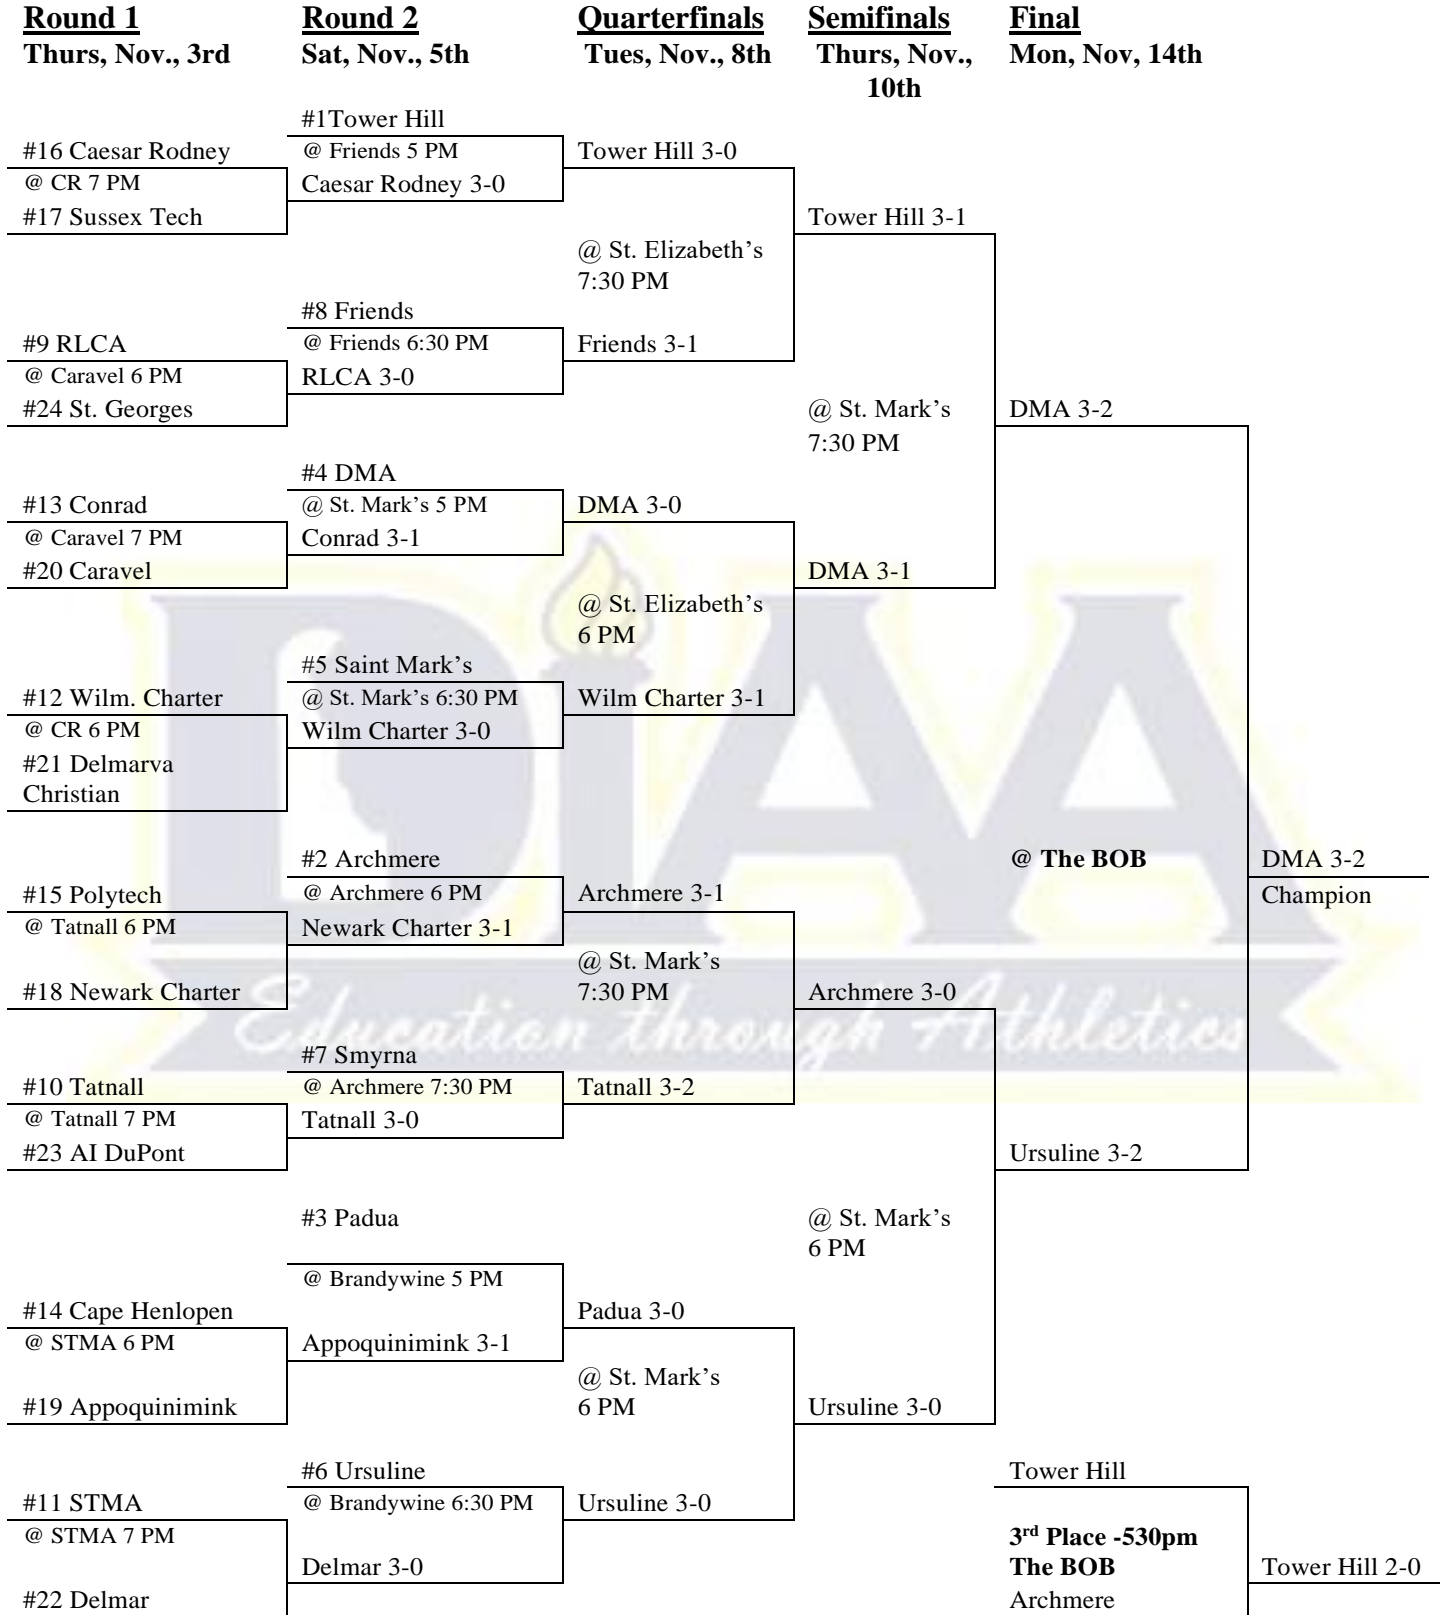

2016 DIAA VOLLEYBALL STATE TOURNAMENT

Tickets for the semi-finals & finals are available at: <https://statechamps.com/DIAA>
Nothing beats being there, but if you can't make our event
Watch the DIAA Finals – LIVE on <http://www.nfhsnetwork.com/associations/diaa>