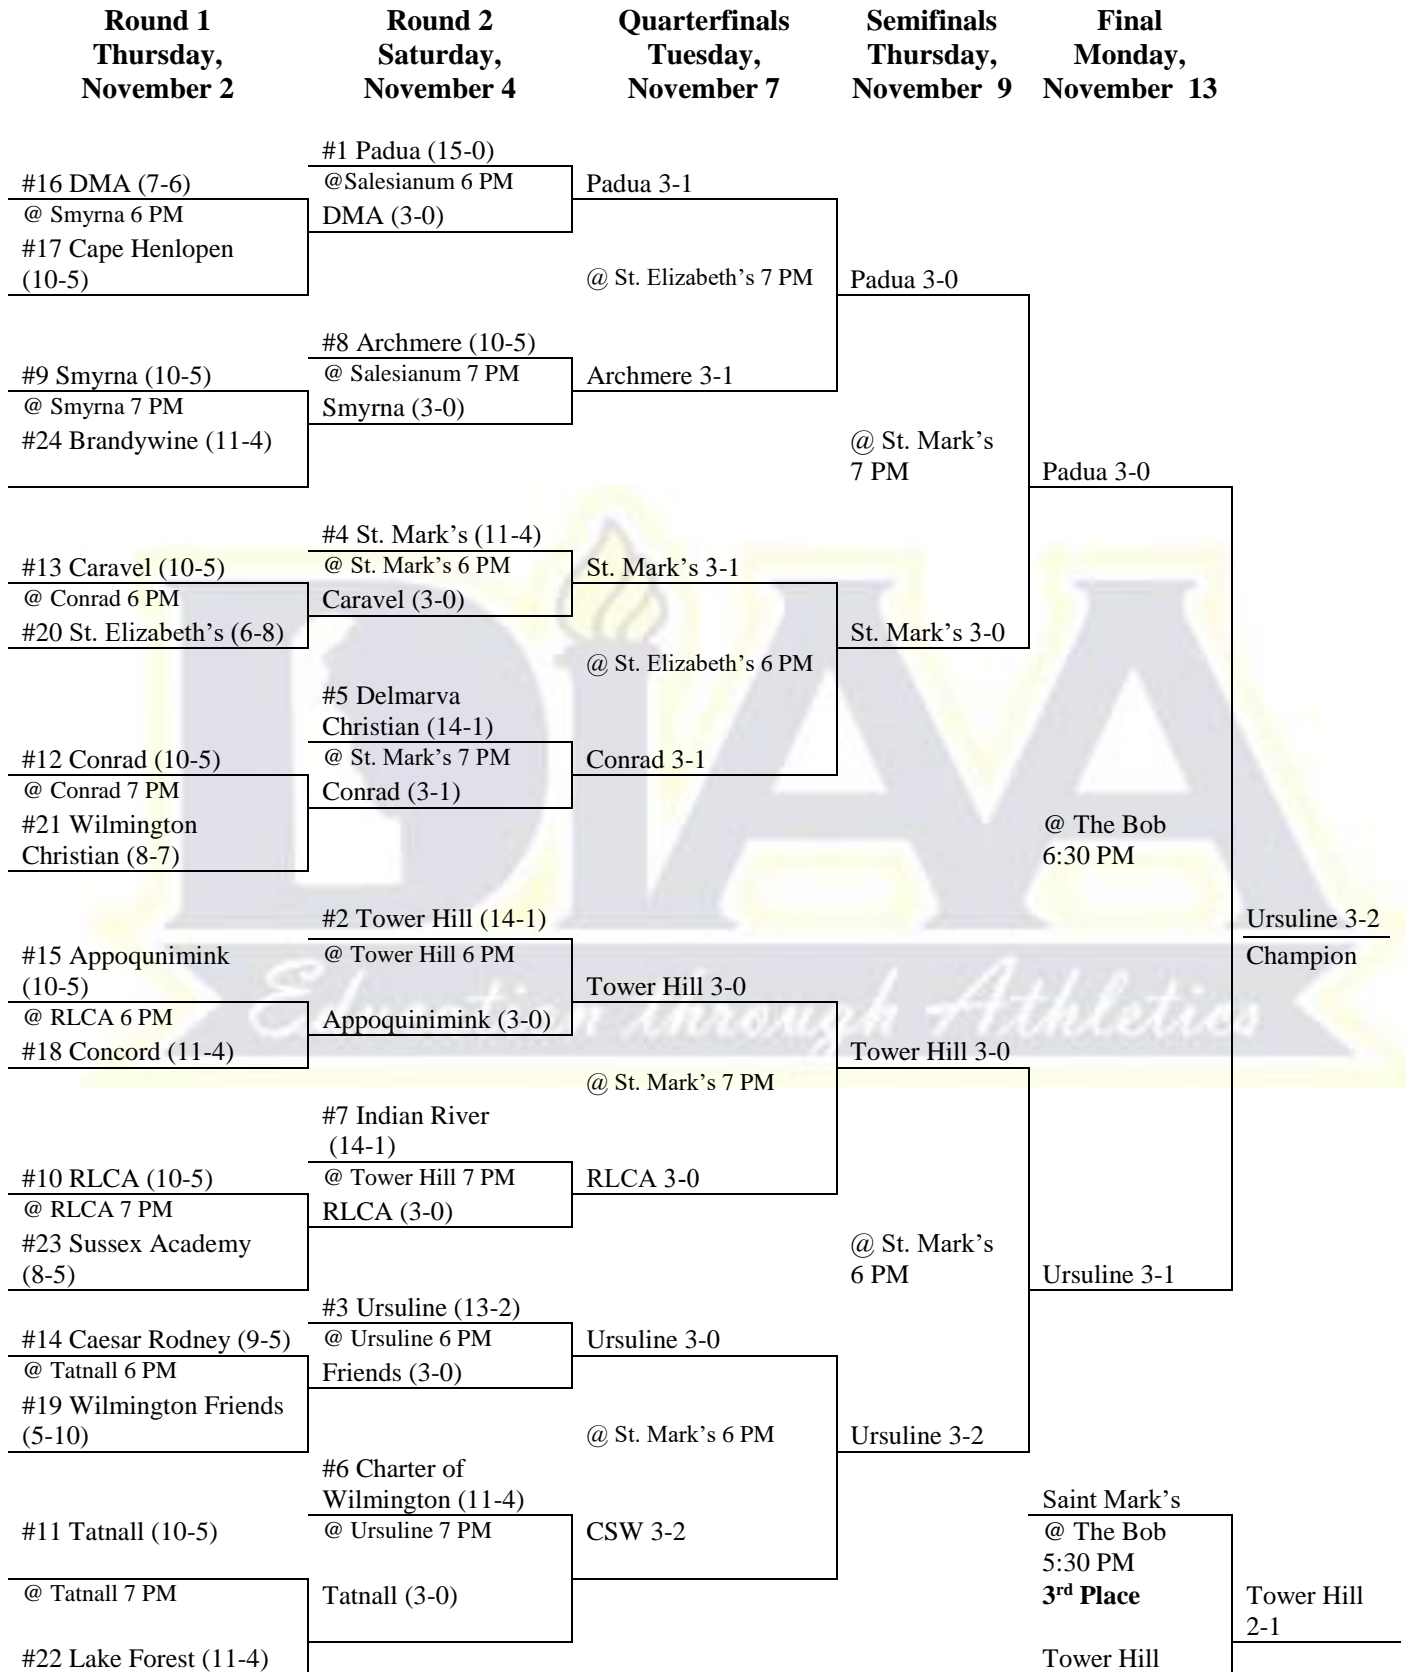

2017 DIAA VOLLEYBALL STATE TOURNAMENT