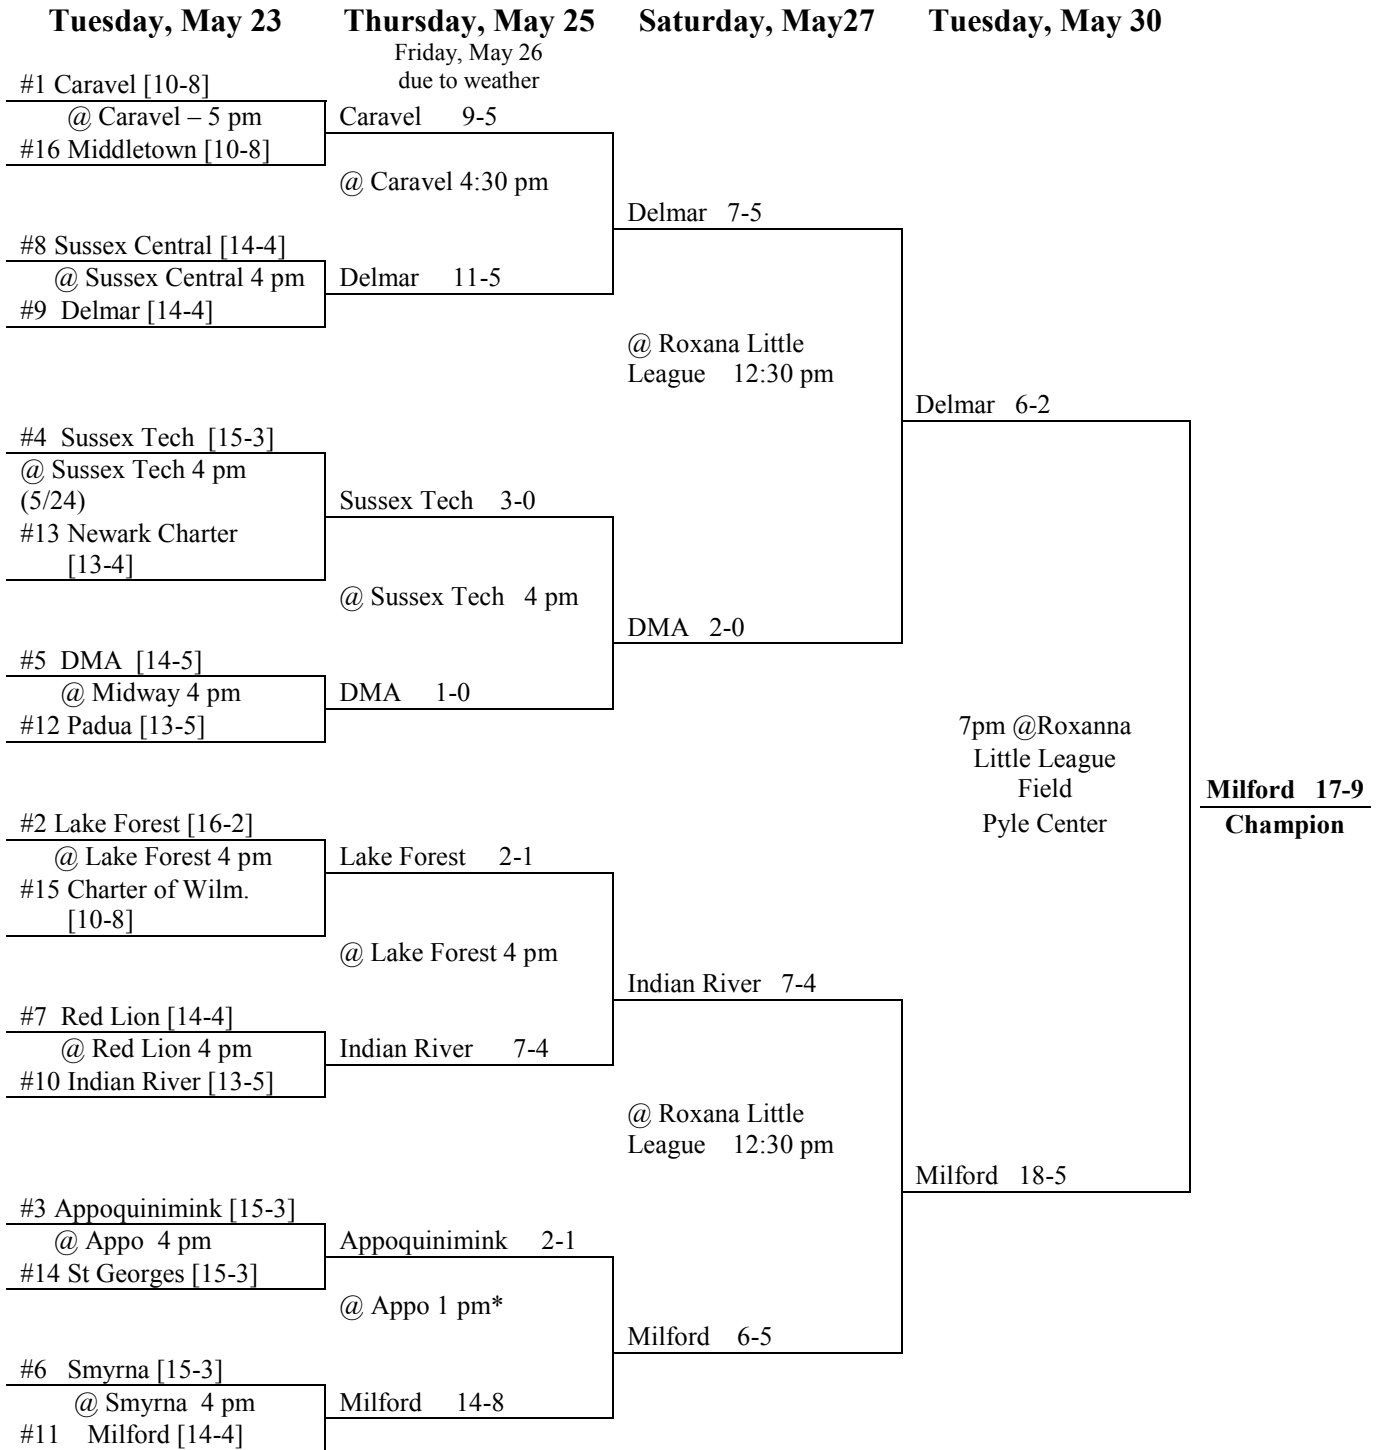

2017 DIAA SOFTBALL STATE TOURNAMENT

Finals tickets available online at www.statechamps.com/DIAA

Chocolate Milk, the ***OFFICIAL*** drink of the DIAA State Tournaments.