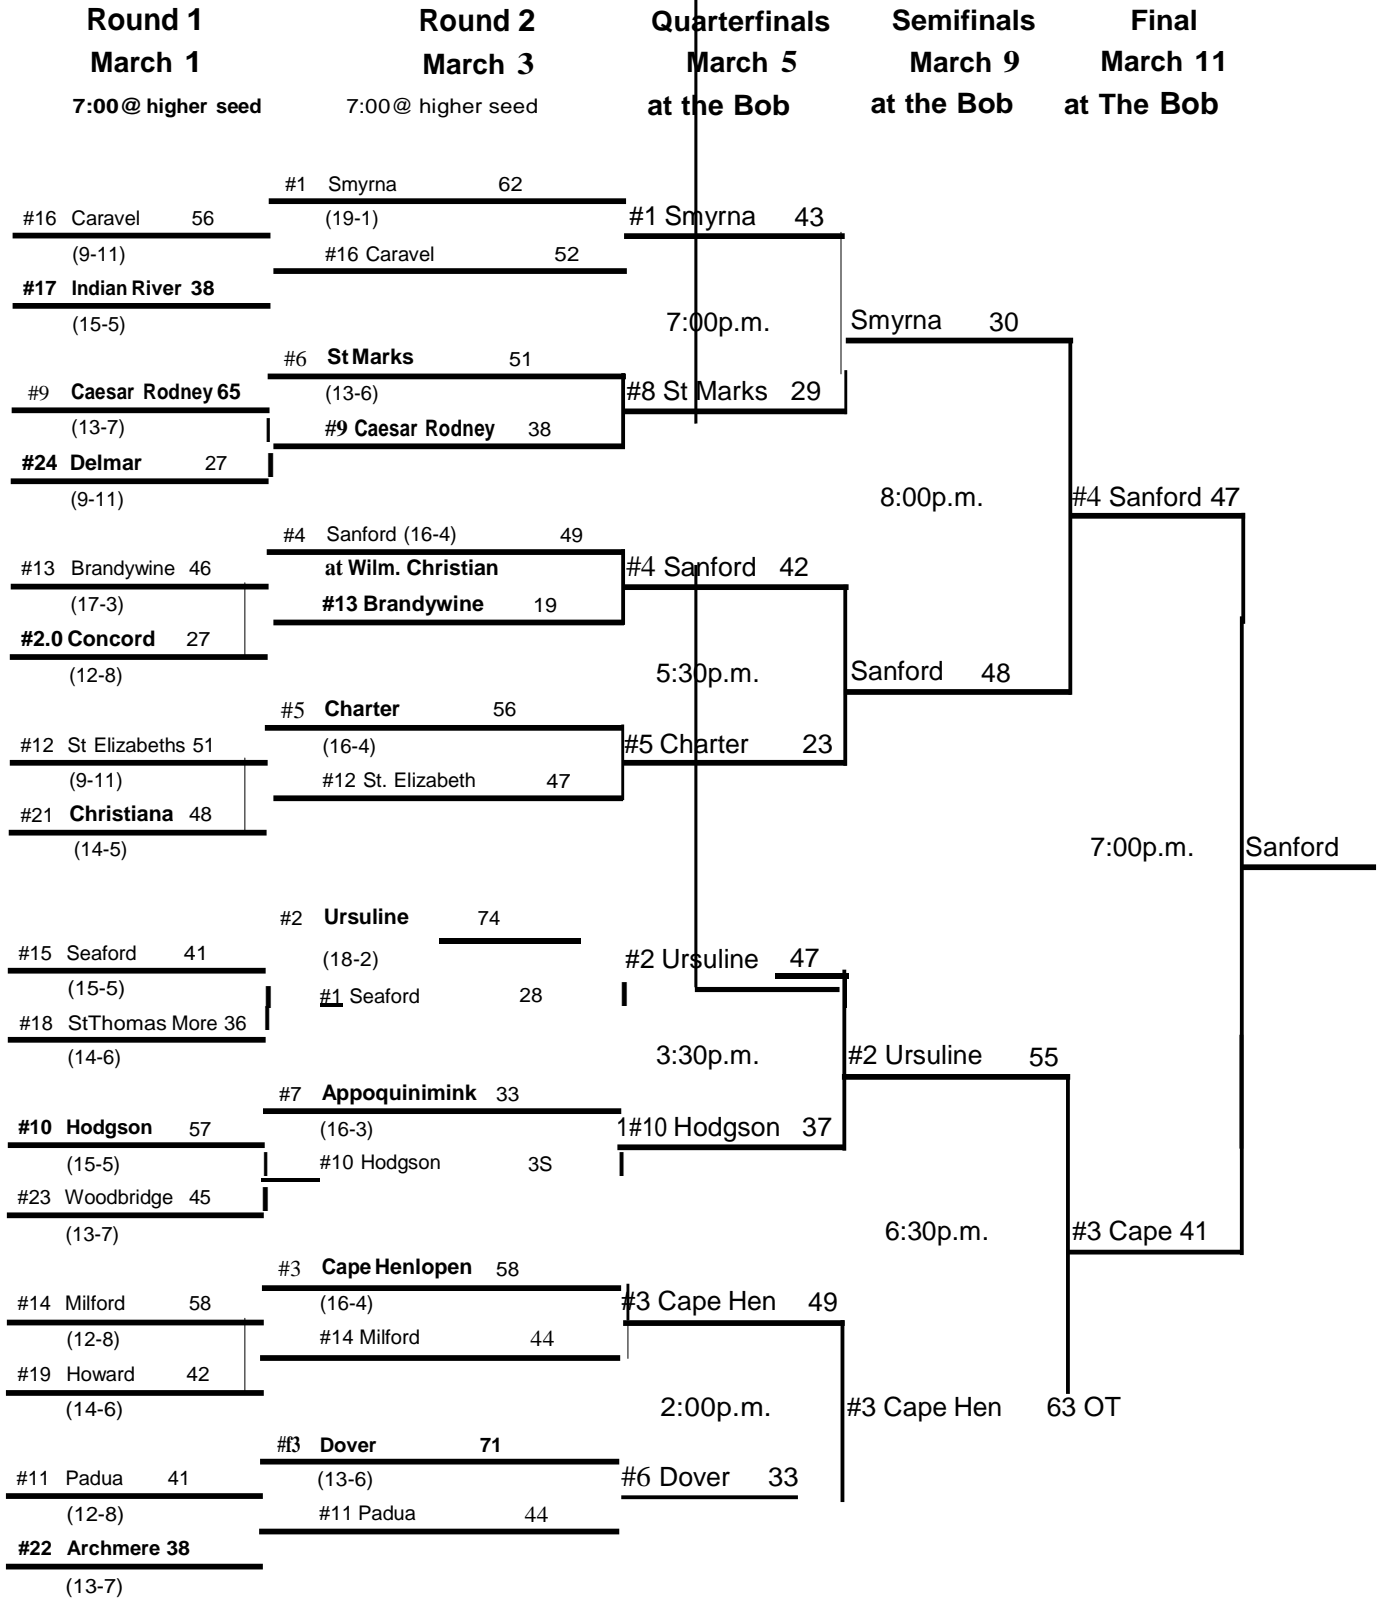

2011 DIAA Girls Basketball State Tournament

Tickets for all Games played at the Bob Carpenter Center (March 5, 9 and 11) can be purchased online at diaa.ticketleap.net