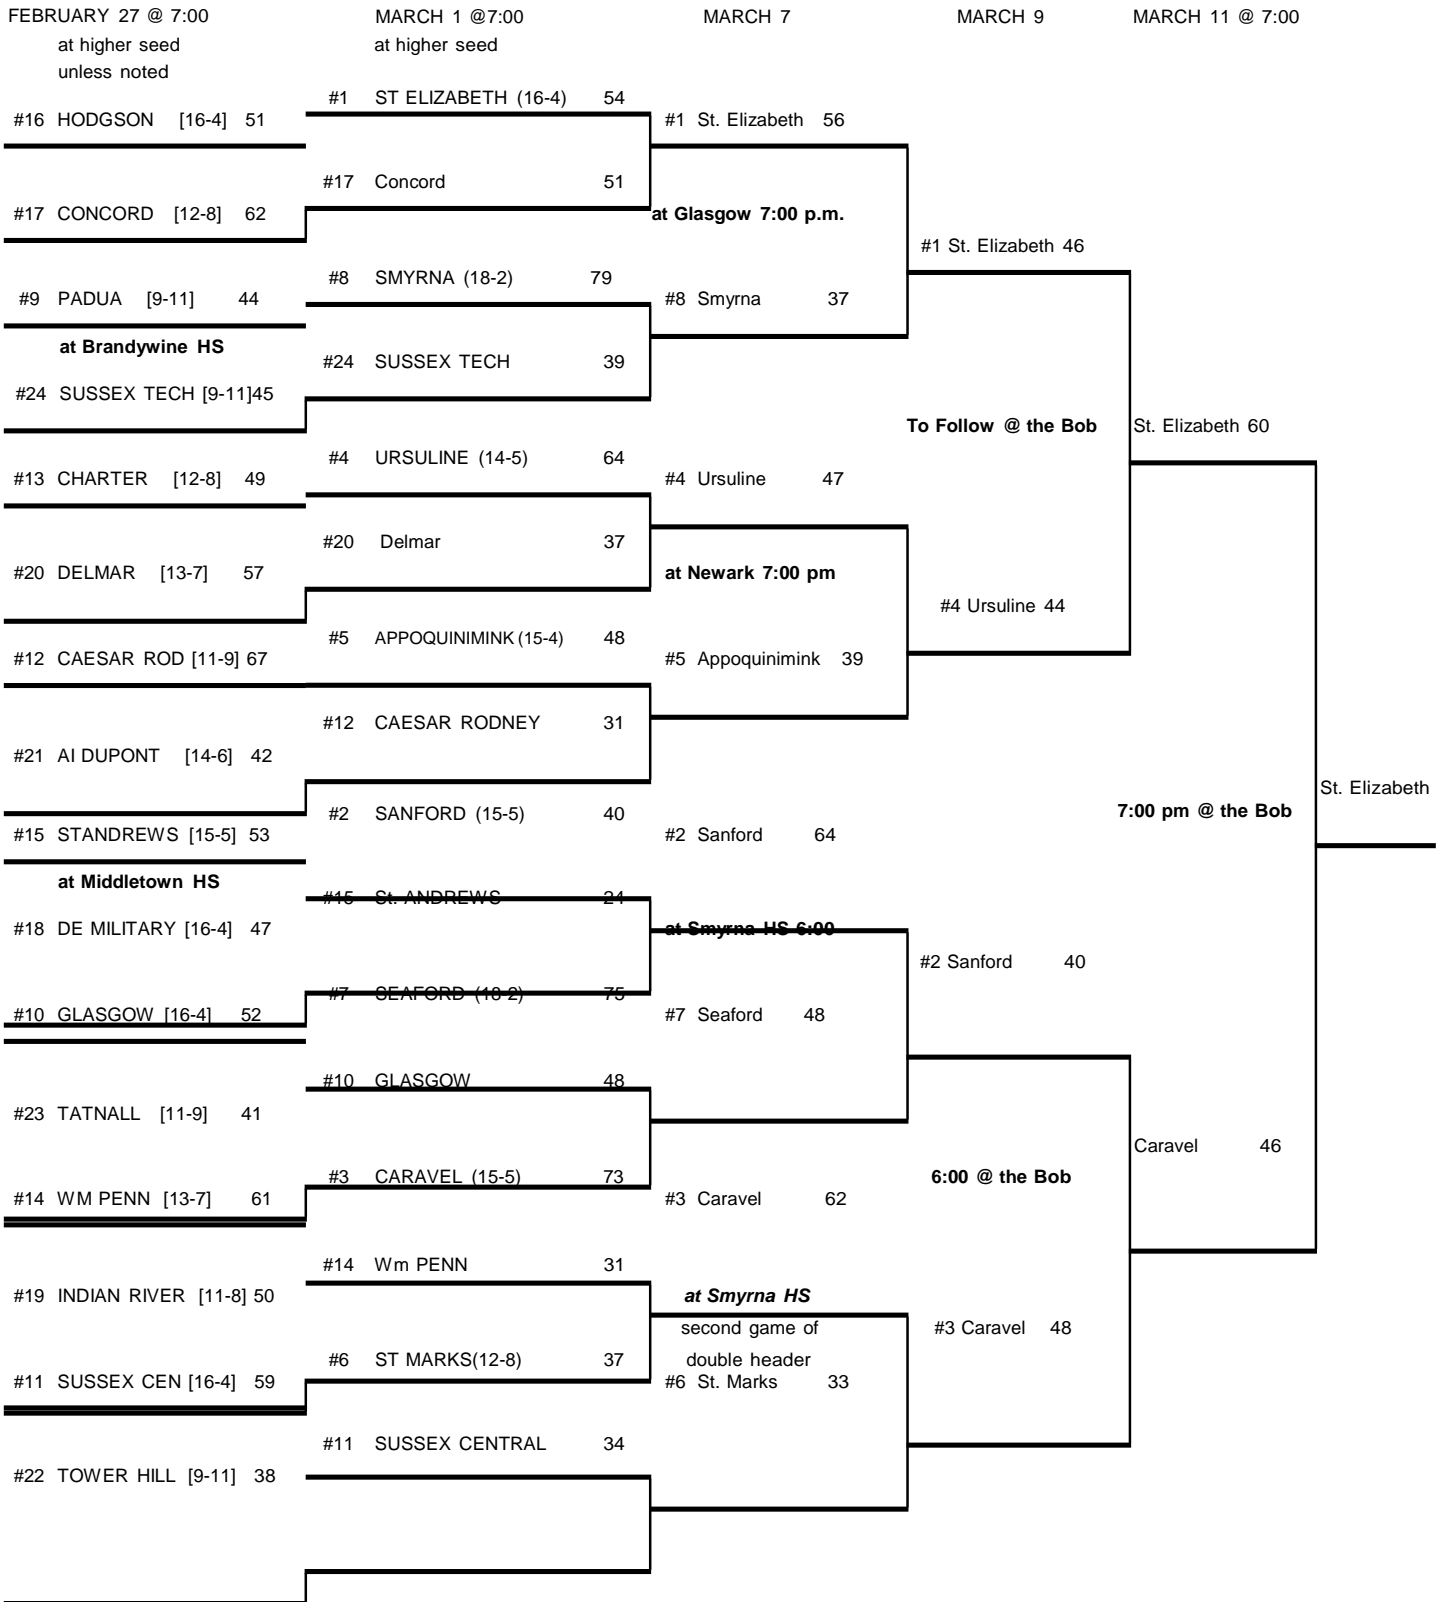

DIAA GIRL'S BASKETBALL STATE TOURNAMENT 2013