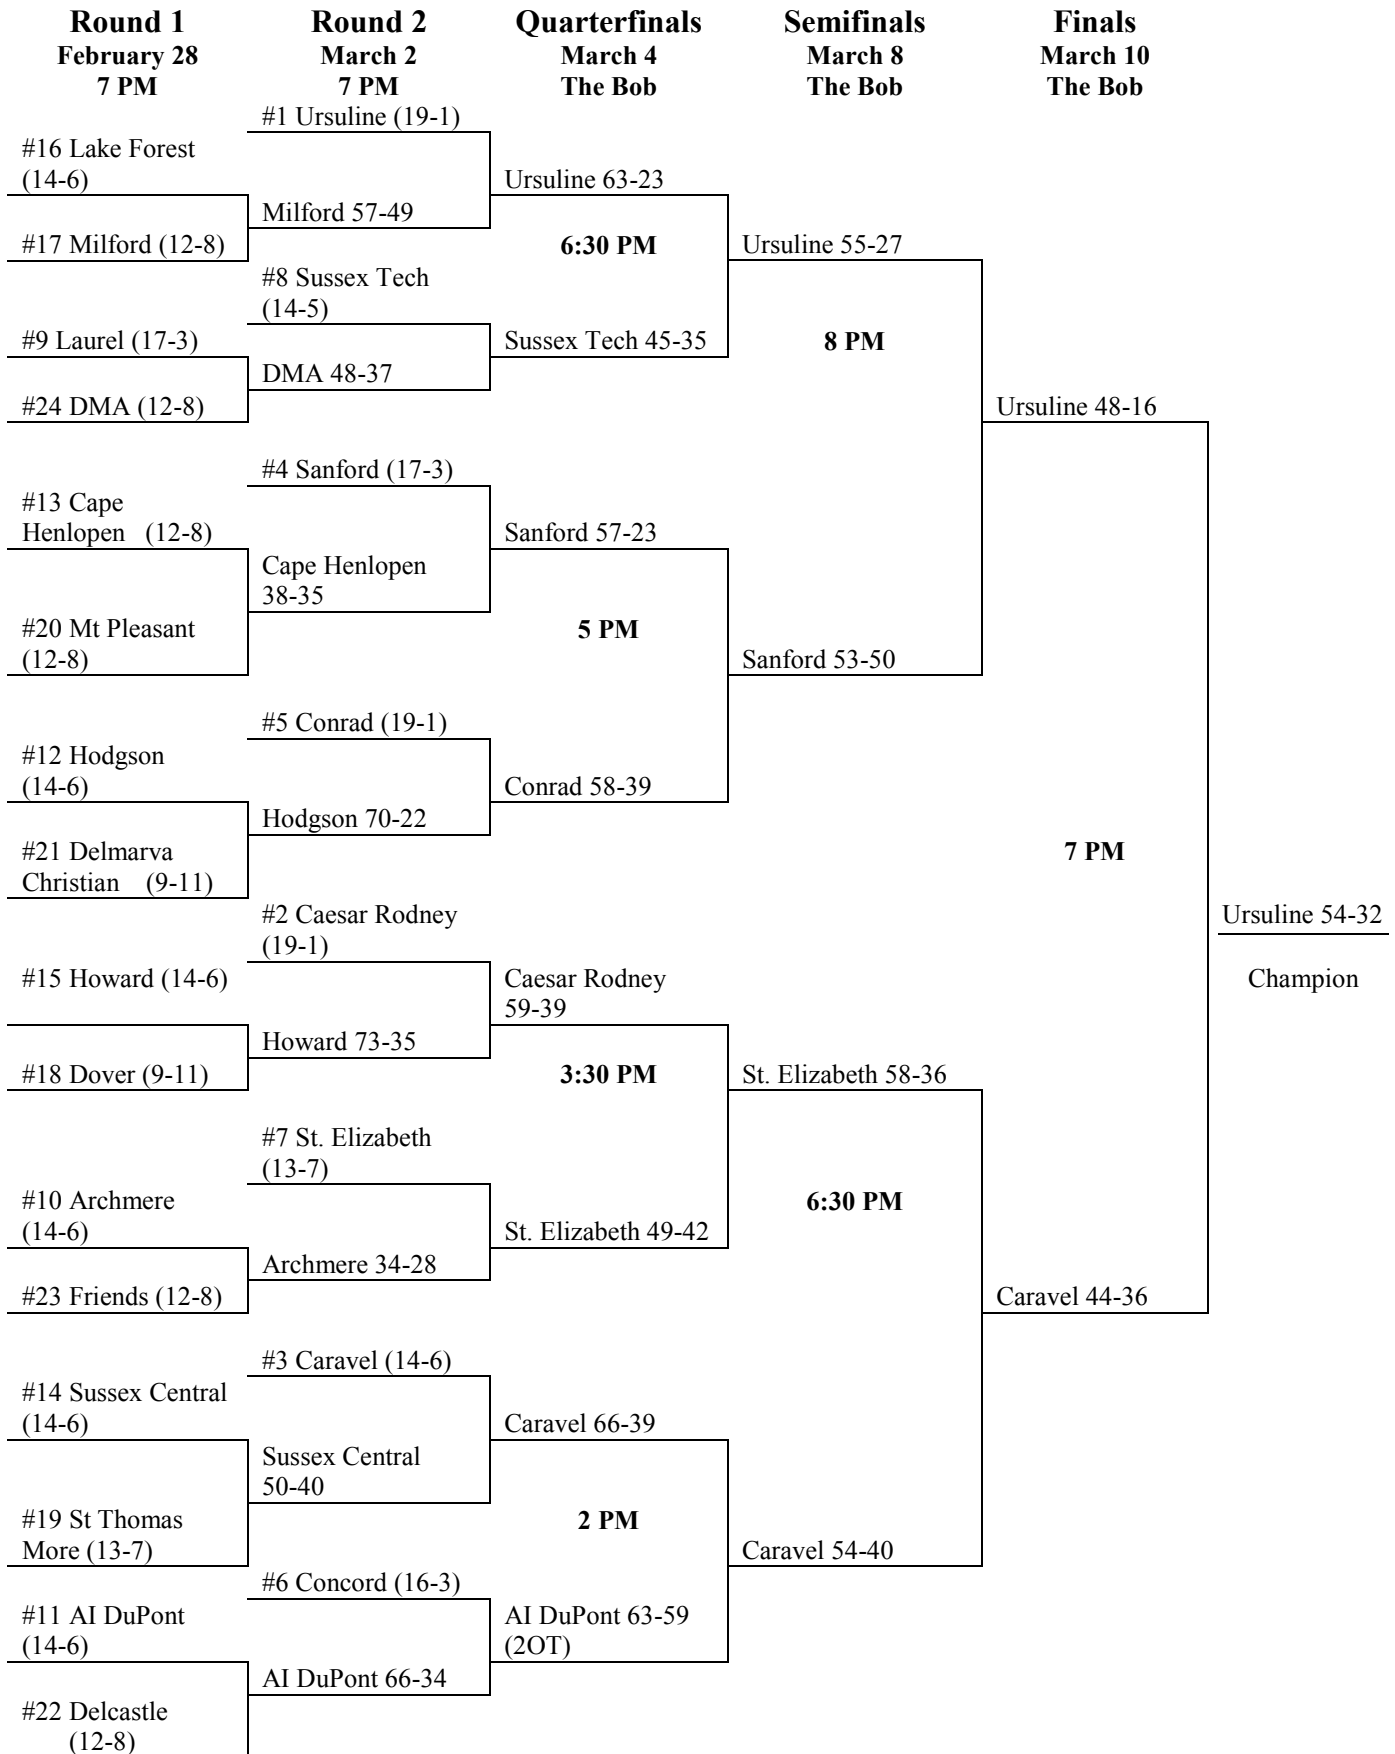

2017 DIAA GIRLS' BASKETBALL TOURNAMENT

2016 DIAA GIRLS' BASKETBALL TOURNAMENT

Round 1

Tues, Mar. 1
7:00 pm start
@ higher seed
Unless noted

Round 2

Thurs, Mar. 3
7:00 pm start
@ higher seed

Quarterfinals

Sat, March 5

Semifinals

Weds, March 9

Final

Fri, March 11

#16 Smyrna (10-10) #17 Sussex Tech (11-9)	#1 Ursuline (15-5) #17 Sussex Tech 46-36	#1 Ursuline 70-30 Home 6:30 pm #8 Hodgson 50-40 Visitor	#1 Ursuline 63-35 Home	
#9 Sussex Central (14-5) #24 Cape Henlopen (9-11)	#8 Hodgson (16-4) #9 Sus. Central 39-34	#4 Concord 41-31 Home 5:00 pm #5 St T More 48-31 Visitor	~8:00 pm #4 Concord 60-47 Visitor	#1 Ursuline 40-35 Home
#13 William Penn (13-7) #20 Archmere (13-7)	#4 Concord (19-1) #20 Archmere 42-39	#5 St. Thos More (16-2) #12 Dover 42-38 Visitor	#18 Conrad 57-55 Home 3:30 pm #7 C Rodney 54-51 Visitor	#1 Ursuline 39-34
#12 Dover (9-10) #21 Lake Forest (13-7)	#2 St. Elizabeth (17-3) #18 Conrad 73-70 2 OT	#7 Cae. Rodney (16-4) #10 Howard 34-27	#18 Conrad 60-42 Home	All Quarterfinals @ UD's Bob
#15 Padua (9-11) @ Brandywine #18 Conrad (14-6)	#7 Cae. Rodney (16-4) #10 Howard 34-27	#3 Sanford (16-4) #14 Milford 66-29	#3 Sanford 65-25 Home 2:00 pm #6 Caravel 33-27 Visitor	All Semifinals @ UD's Bob
#10 Howard (14-6) #23 Mt. Pleasant (10-10)	#6 Caravel (14-6) #11 Woodbridge 43-33	#3 Sanford 65-37 Visitor	6:30 pm #3 Sanford 63-35 Visitor	7:00 pm @ UD's Bob
#14 Milford (14-6) #19 Del Christian (13-7)	#11 Woodbridge (14-6) #22 AI duPont (10-10)	#3 Sanford 65-37 Visitor	6:30 pm #3 Sanford 63-35 Visitor	7:00 pm @ UD's Bob

630pm

~8:00 pm

5pm

All Quarterfinals
@ UD's Bob

All Semifinals
@ UD's Bob

330pm

6:30 pm

2pm