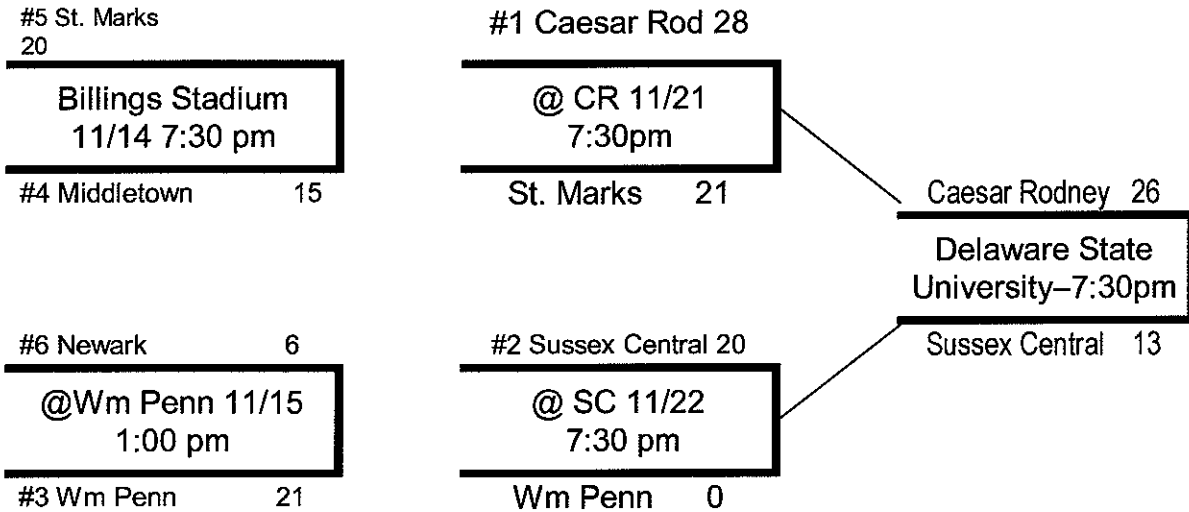

#5 Red Lion (8-2) 21

#2 Hodgson(8-2) 34

@Laurel 11/22
7:30 pm

Pencader 33

Hodgson 7

2008 Tournament Division I

Friday, November 14 & or Saturday, November 15	Friday, November 21 & or Saturday, November 22	Saturday, November 29
---	---	------------------------------