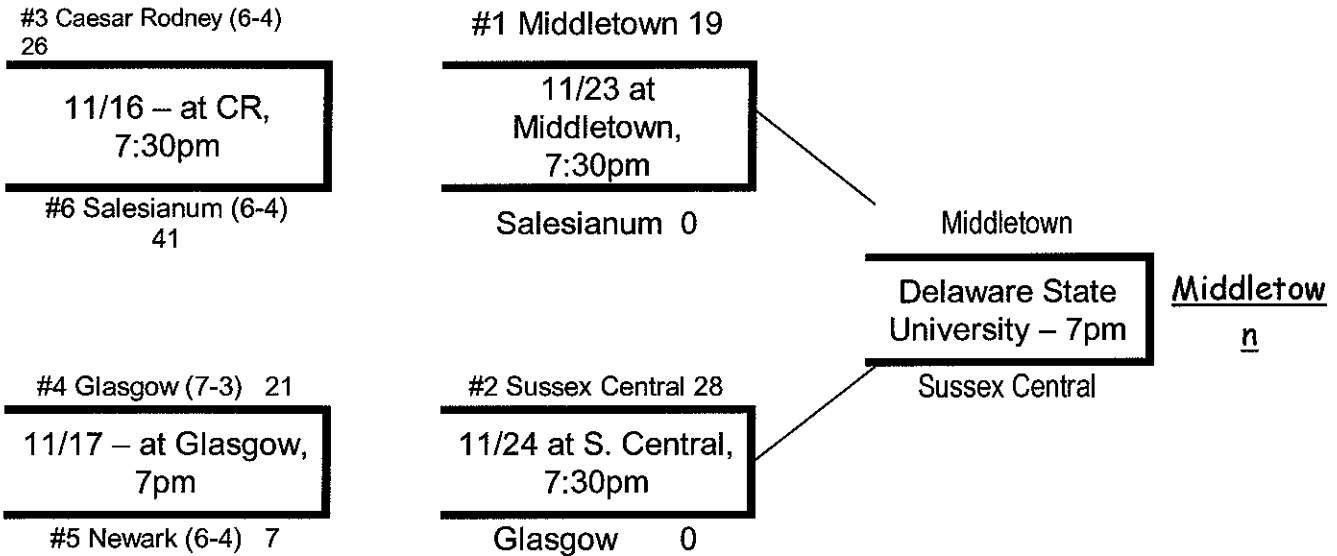

2007 Football Tournament Division I

Friday, November 16 & or Saturday, November 17	Friday, November 23 & or Saturday, November 24	Friday, November 30