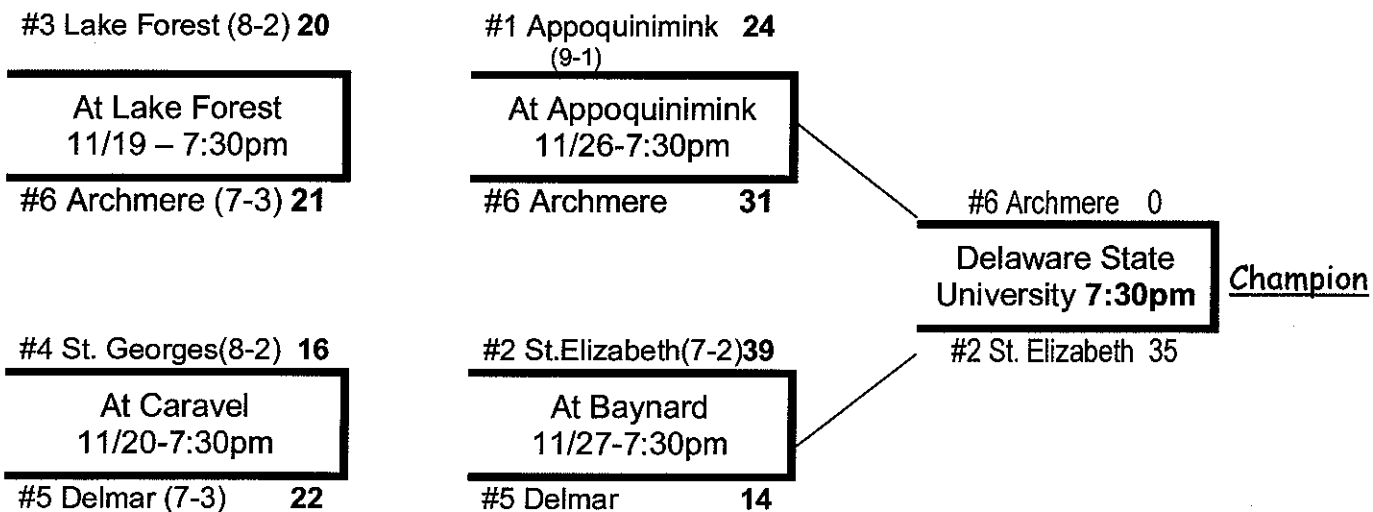

2010 DIAA Football Tournament Division I

Friday, November 19 & or Saturday, November 20	Friday, November 26 & or Saturday, November 27	Saturday, December 4, 2010

Champion

The higher seeded team will be the home team and host site for the first two rounds unless the tournament committee deems their field to be unfit for tournament play.

2010 DIAA Football Tournament Division II

Friday, November 19 & or Saturday, November 20	Friday, November 26 & or Saturday, November 27	Friday, December 3, 2010

Champion