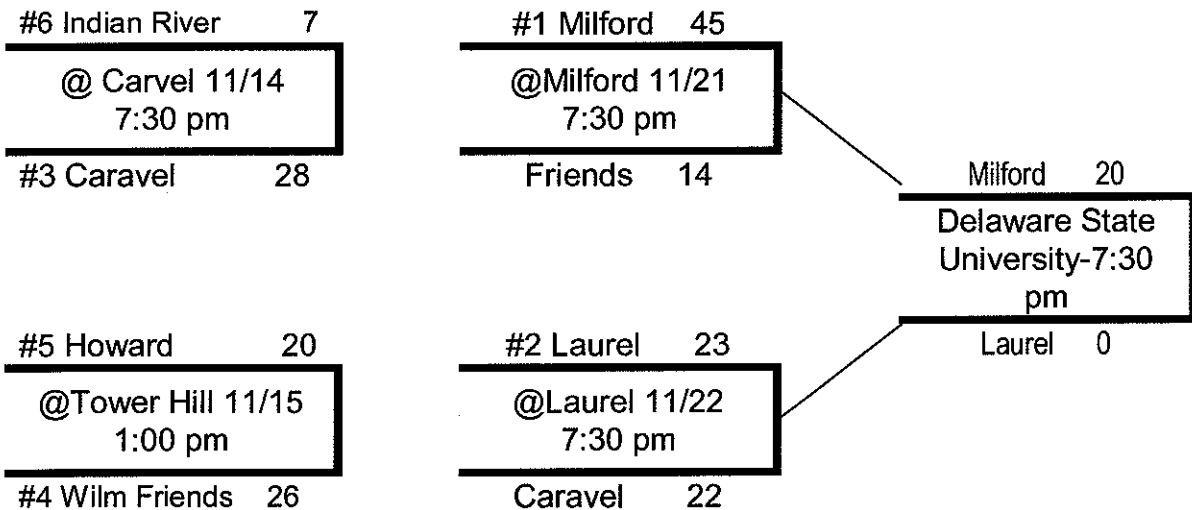

2008 Football Tournament Division II

Friday, November 14 & or Saturday, November 15	Friday, November 21 & or Saturday, November 22	Friday, November 28