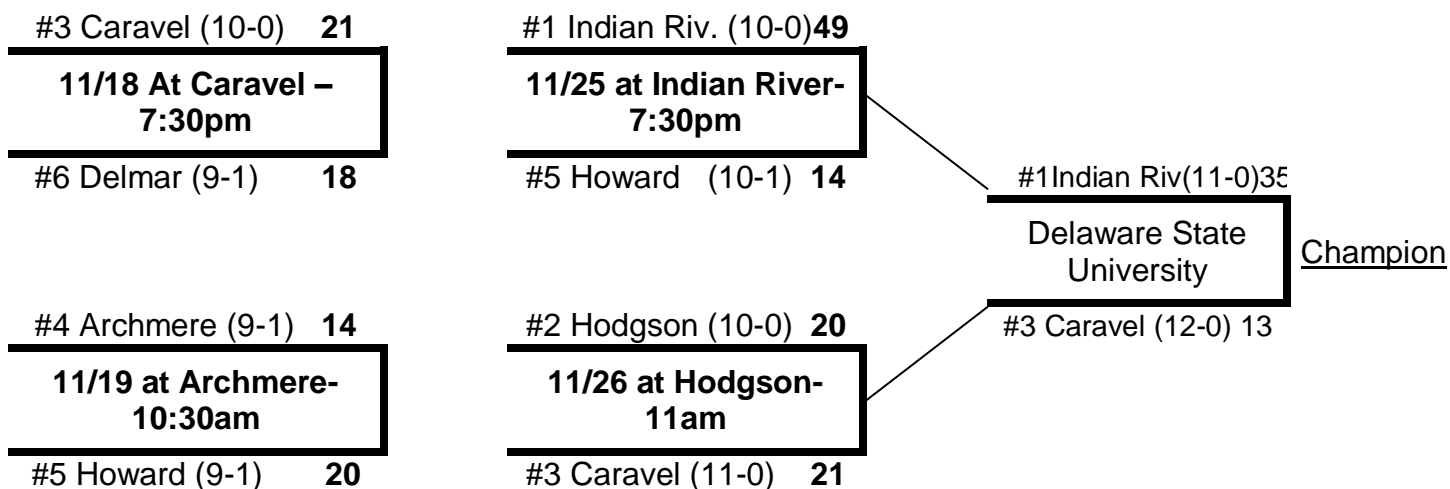

Tickets for ALL Games can be purchased online at: <https://diaa.ticketleap.com/>