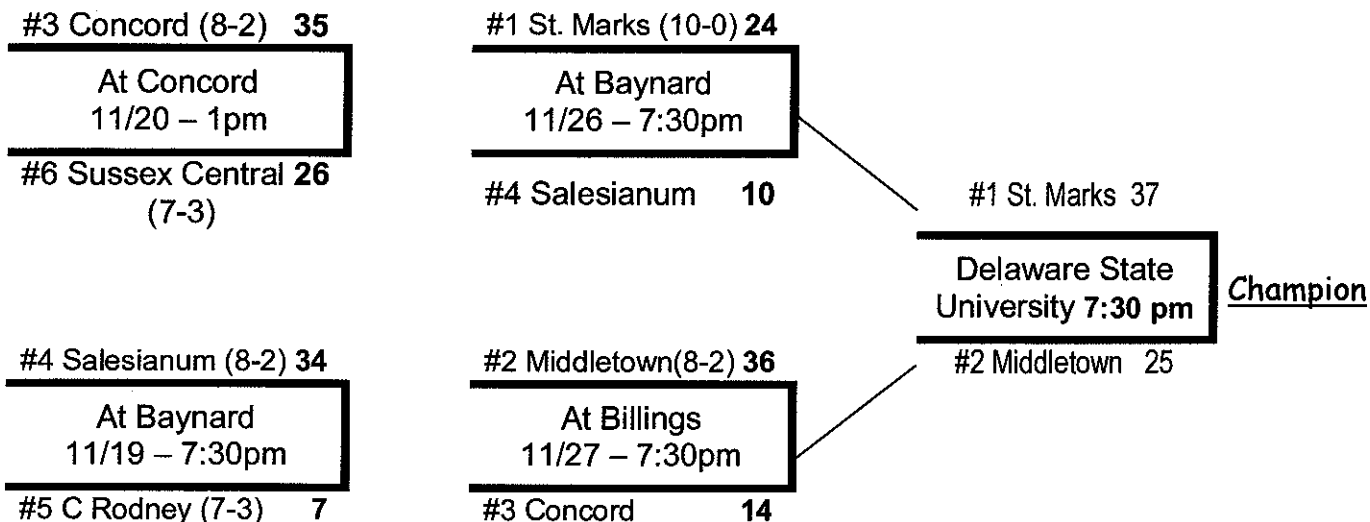

2010 DIAA Football Tournament Division I

Friday, November 19 & or Saturday, November 20	Friday, November 26 & or Saturday, November 27	Saturday, December 4, 2010

Champion

The higher seeded team will be the home team and host site for the first two rounds unless the tournament committee deems their field to be unfit for tournament play.

2010 DIAA Football Tournament Division II

Friday, November 19 & or Saturday, November 20	Friday, November 26 & or Saturday, November 27	Friday, December 3, 2010