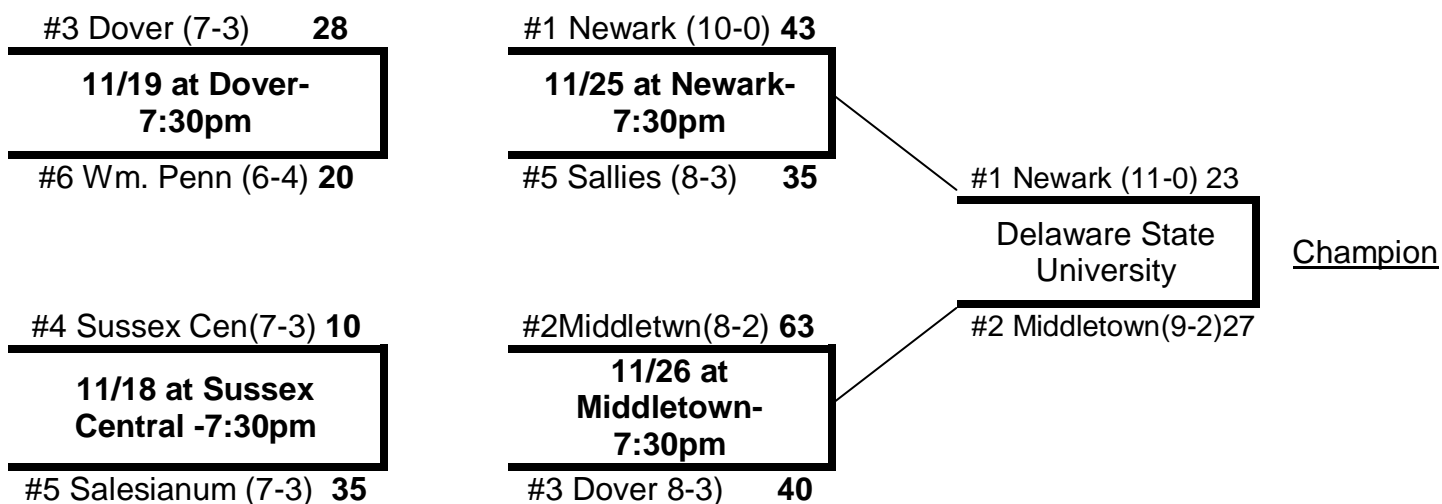

2011 Football Tournament Division I

Friday, November 18 Saturday, November 19	Friday, November 25 Saturday, November 26	Friday December 2, 2011 7:00 pm

Tickets for ALL Games can be purchased online at: <https://diaa.ticketleap.com/>

2011 Football Tournament Division II

Friday, November 18 Saturday, November 19	Friday, November 25 Saturday, November 26	Saturday December 3, 2011 7:00 PM